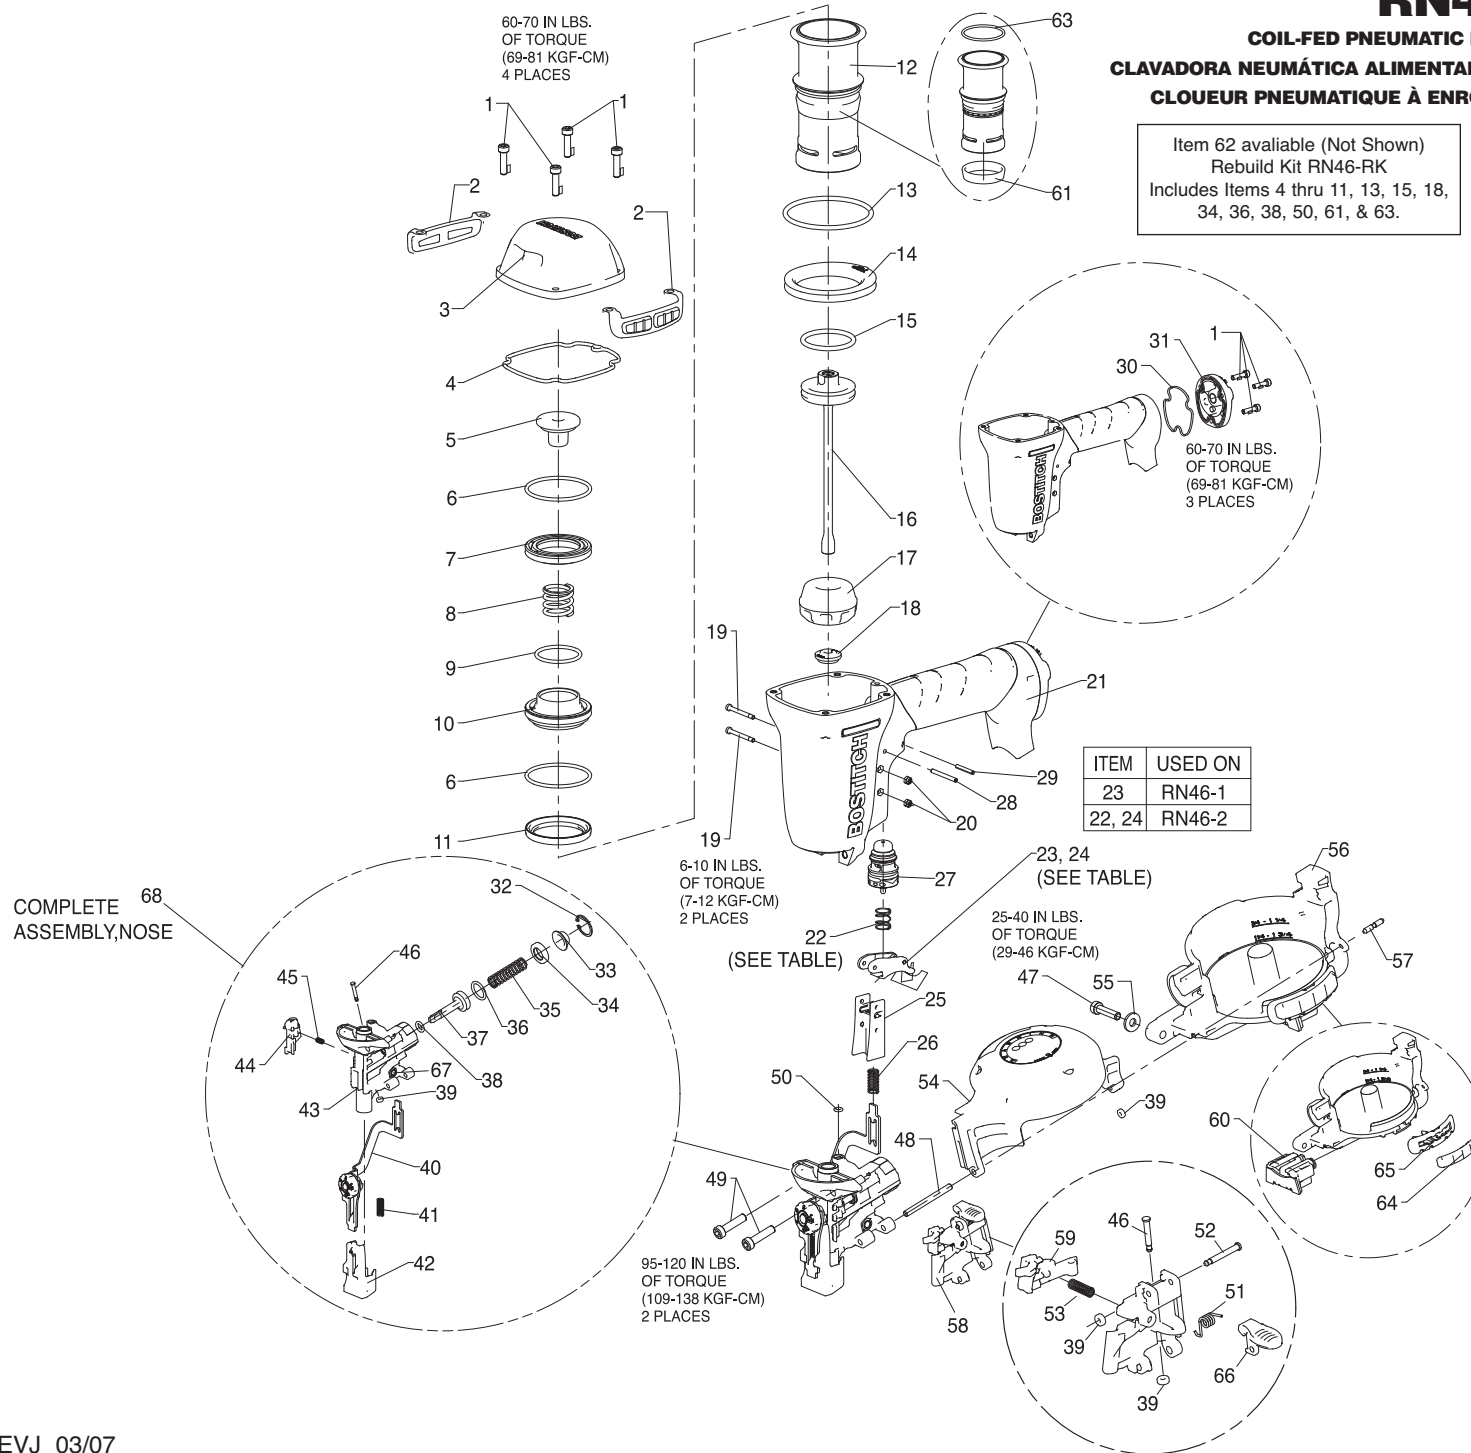

ITEM	USED ON
23	RN46-1
22, 24	RN46-2

BOSTITCH

	RN46	Parts List:	IP1181-2REVJ		
	To be Used with tool parts illustration: and operation and maintenance manual:		IP1181-1REVJ 149946		
	Serial Number on the Tool:		RN46 7080 000 and Higher		
ITEM	PART #	DESCRIPTION	ITEM	PART #	DESCRIPTION
1	MSC5080-20	SCREW,SOC HD. CAP M5 X 20	54	149943	ASSEMBLY,COVER/CANISTER
2	149845	ASSEMBLY,WEAR PLATE	55	MPW6.2	WASHER,SPECIAL
3	149808	CAP,MACHINING	56	149939	ASSEMBLY,CANISTER
4	149832	SEAL,FRAME/CAP	57	149907	PIN,COVER/CANISTER
5	149838	BUMPER,HEAD VALVE	58	160144	ASSEMBLY,DOOR
6	149828	O-RING,1.925X.103 XNBR	59	160142	PAWL,CHECK
7	149836	UPPER BODY,HEAD VALVE	60	149940	ASSEMBLY,SHINGLE GUIDE
8	149806	SPRING,HEAD VALVE	61	149812	SEAL,CHECK
9	149842	O-RING,1.299X.103 XNBR	62	RN46-RK	REBUILD KIT,RN46
10	149839	LOWER BODY,HEAD VALVE	63	149829	O-RING,1.862X.103 NBR
11	149840	SEAL,SLEEVE	64	149866	WEAR PAD,CANISTER
12	149941	ASSEMBLY,SLEEVE	65	161236	GUARD,CANISTER
13	850766	O-RING,2.609X.139	66	149861	LATCH
14	149814	RING,SLEEVE	67	MHE6100-100	NUT,ESN M6X1
15	850607	O-RING,1.484X.139	68	160143	ASSEMBLY,NOSE
16	149826	ASSEMBLY,PISTON/DRIVER			
17	149803	BUMPER			
18	149820	GUIDE,DRIVER			
19	105811	SCREW,TRIGGER PIVOT			
20	MHE3050-100	NUT,NYLON M3X.50			
21	149830	ASSEMBLY,FRAME			
22	100387	SPRING,COMPRESSION			
23	107581	ASSEMBLY,C.T.TRIGGER			
24	107582	ASSEMBLY,S.T.TRIGGER			
25	107522	GUIDE,TRIP			
26	149871	SPRING,CONTACT ARM			
27	TVA6	KIT,TRIGGER VALVE			
28	100298	PIN,SPIRAL M3X30			
29	MPP030020	PIN,SPIRAL M3X20MM			
30	149816	SEAL,END CAP			
31	149817	CAP,END			
32	149854	RETAINING RING,INCH			
33	149853	COLLAR,SPRING			
34	149855	STOP,FEED PISTON			
35	149887	SPRING,FEED PISTON			
36	88998	O-RING,.674X.103			
37	149852	FEED,PISTON			
38	149883	O-RING,.299X.103 NBR			
39	N12112	HINGE PIN RETAINER			
40	149899	ASSEMBLY,TRIP			
41	149874	SPRING,DEPTH ADJUST CAM			
42	149900	ASSEMBLY,CONTACT ARM FOOT			
43	160141	NOSE			
44	149897	PAWL,FEED			
45	149859	SPRING,FEED PAWL			
46	149882	PIN,CHECK PAWL			
47	MSC6100-25	SCREW,SHCS,M6X1.00X25			
48	149905	PIN,DOOR/COVER			
49	MSC6100-30	SCREW,SHCS,M6X1.00X30			
50	149885	O-RING,.145X.070 CP			
51	149831	SPRING,TORSION DOOR LATCH			
52	149886	PIN,DOOR LATCH			
53	149898	SPRING,CHECK PAWL			