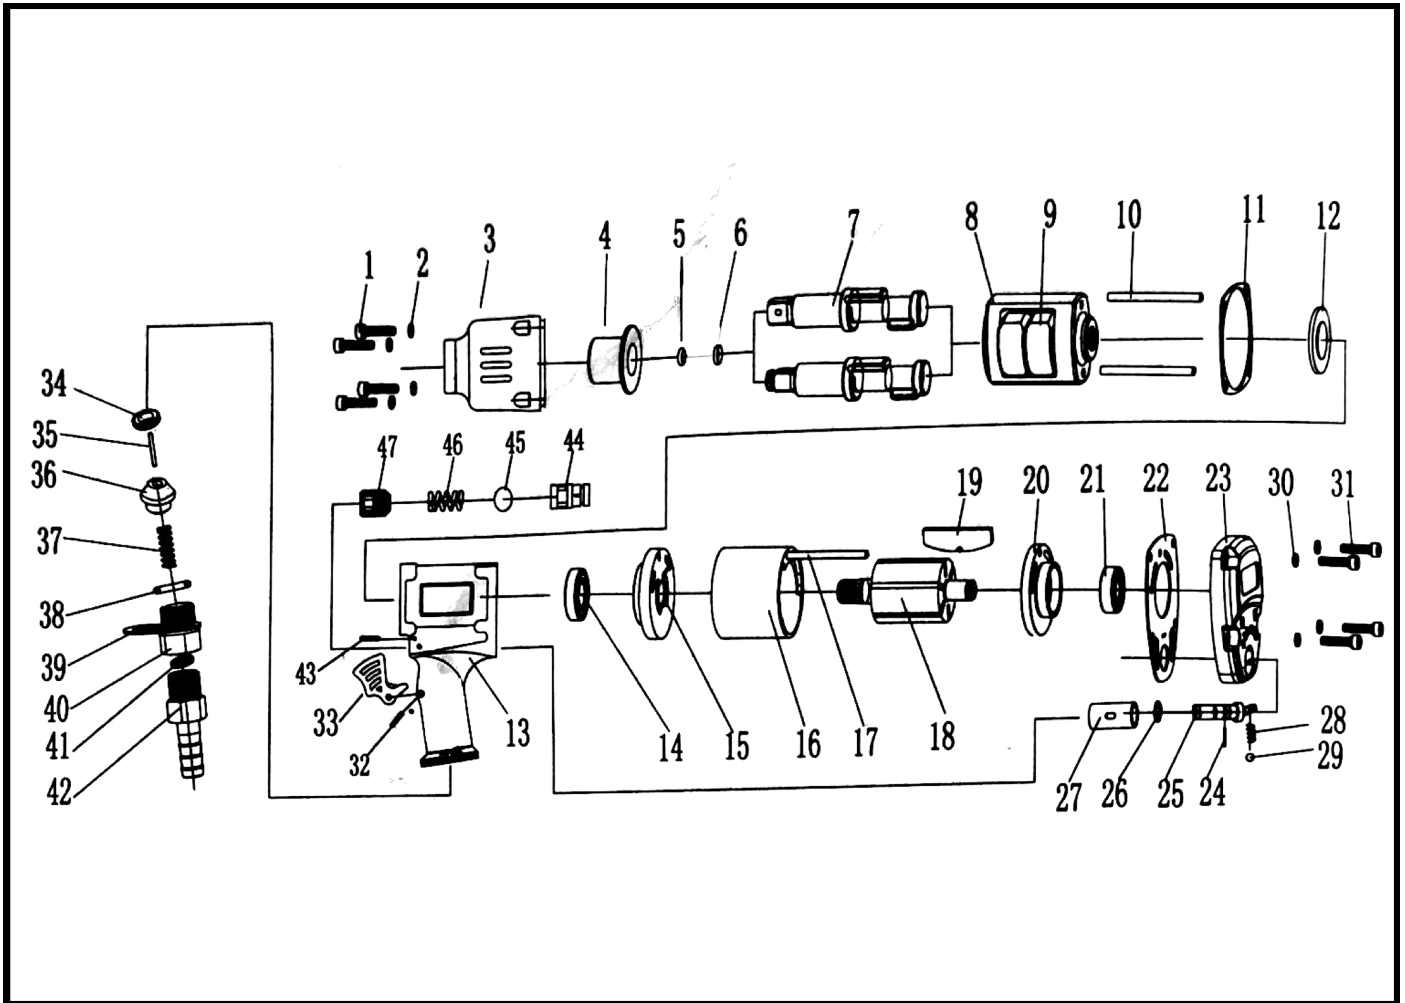

Детализировка и лист запасных частей к гайковерту FROSP ПГ-218

No.	Part name	QTY	No.	Part name	QTY	No.	Part name	QTY	No.	Part name	QTY
1	Screw	4	13	Housing	1	25	Knob	1	37	Iron ball	1
2	Spring washer	4	14	Front bearing	1	26	O-ring	1	38	O-ring	1
3	Front cover	1	15	Front end plate	1	27	Reverse valve bushing	1	39	Exhaust board	1
4	Bushing	1	16	Cylinder	1	28	Spring	1	40	Air inlet	1
5	O-ring	1	17	Cylinder pin	1	29	Iron ball	1	41	Filter	1
6	Retainer ring	1	18	Rotor	1	30	Spring washer	4	42	Connector	1
7	Anvil	1	19	Rotor blade	6	31	Screw	4	43	Pin	1
8	Hammer cage	1	20	Rear end plate	1	32	Trigger	1	44	Muffler	1
9	Hammer	2	21	Rear bearing	1	33	Trigger pin	1	45	Ball	1
10	Hammer pin	2	22	Back cover gasket	1	34	Throttle valve seat	1	46	Spring	1
11	Cover gasket	1	23	Back cover	1	35	Pin	1	47	Screw	1
12	Rear washer	1	24	Pin	1	36	Valve stem	1			