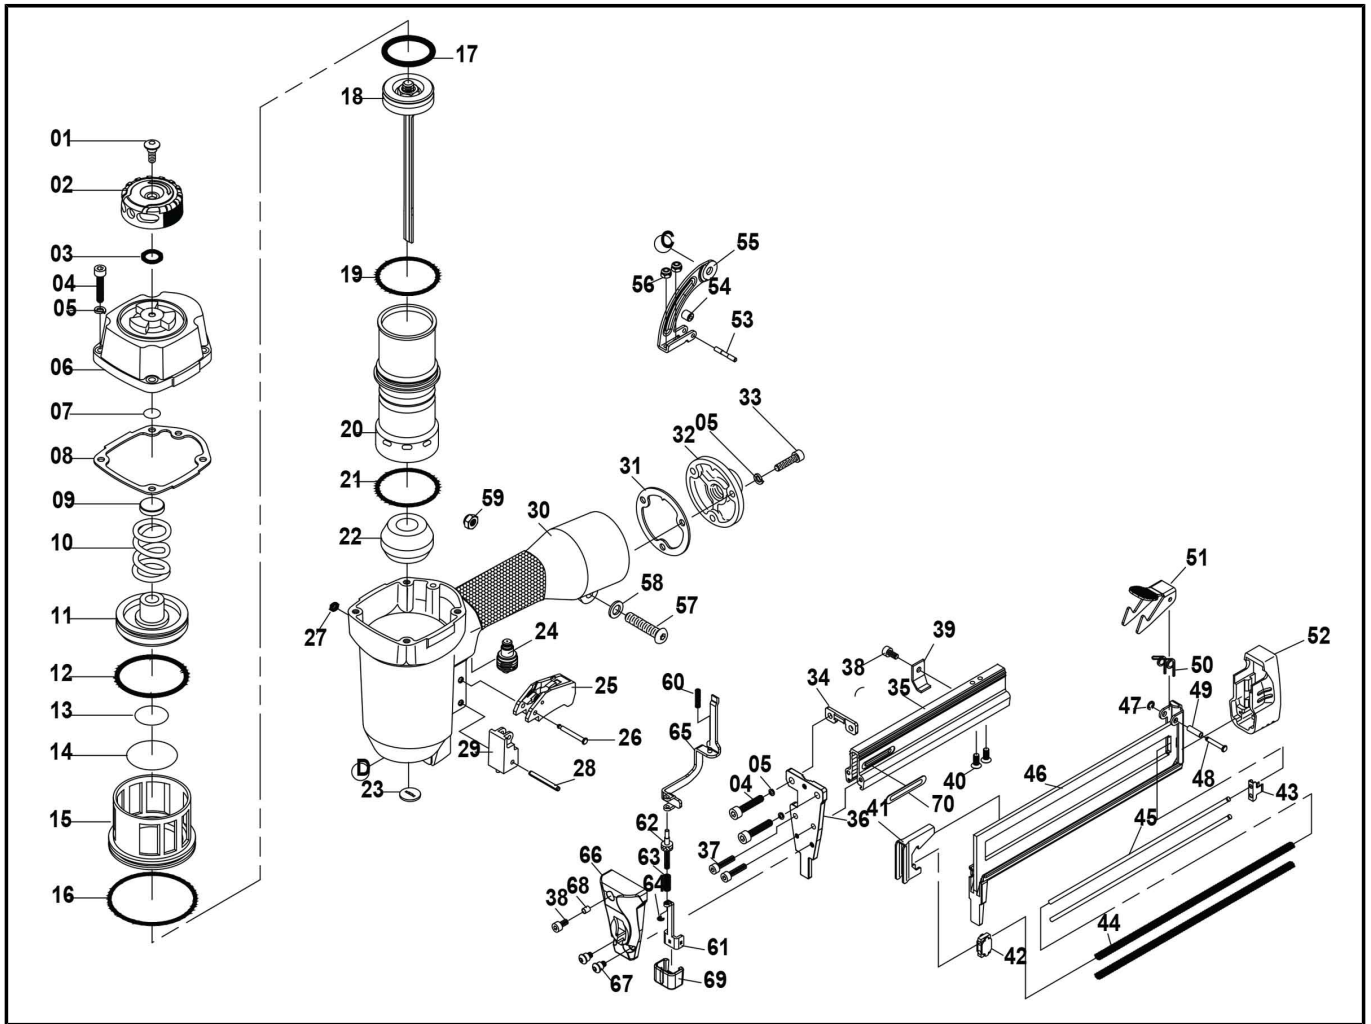

Tool model
Tool Status

SB156SX-1-E
active

BOSTITCH®

Chart Ref	Spare part code	Description	Status	Previous Part Code 1	Previous Part Code 2
1	OA513111	Shoulder screw	active		
2	OA1162E1	EXHAUST COVER	fut disc		
3	S06P000900	O-RING	active		
4	174047	SCREW,SHCS,M5x0.8x25	active		
5	000000-00	NO LONGER AVAILABLE	disc		
6	P1630000340	DEFLECTOR	active		
7	1FP0018	O-RING	active		
8	PA115111	PACKING	active		
9	PB1021W1	SEAL	active		
10	180532	SPRING, HEAD VALVE	active		
11	PA1051W1	HD. VALVE PISTON	active		
12	1FZ0006	O-RING	active		
13	1FP2025	O-RING	active		
14	1FP2038	O-RING	active		
15	PA1091E1	COLLAR	active		
16	1FA0142	O-RING	fut disc		
17	1FP0032	O-RING	active		
18	G0213600	Driver Unit	active		
19	1FA0130	O-RING	active		
20	P1632000700	CYLINDER	active		
21	1FP0042	O-RING	active		