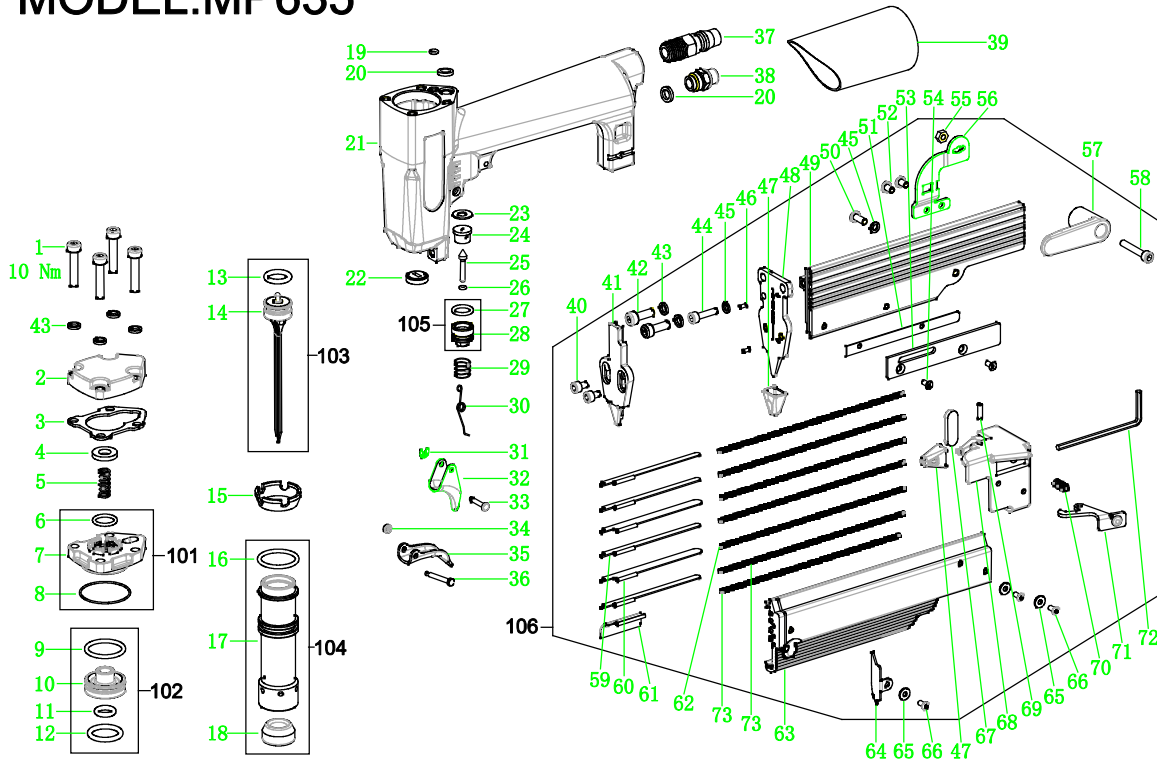

EXPLODED VIEWS AND PARTS LIST

MODEL:MP635

ITEM NO.	PART NO.	PART NAME	Q' TY	ITEM NO.	PART NO.	PART NAME	Q' TY
1	B01-01-050250-02	SCREW	4	41	AA82A-013A	MUZZLE COVER	1
2	AA82A-014A	CAP	1	42	B01-01-050140-02	SCREW	2
▲3	AA02F-024A	GASKET	1	43	B04-01-050-02	SPRING WASHER	6
▲4	AA02F-028A	AIRPROOF CUSHION	1	44	B01-01-040160-02-NL	SCREW	1
▲5	AA02F-026A	SPRING	1	45	B04-01-040-02	SPRING WASHER	2
▲6	B08-012000200	O-RING	1	46	AA02F-002A	PIN	2
7	AA02F-022A	CYLINDER CAP	1	47	AA83A-018A	NOSE PROTECTOR	2
▲8	B08-028500100	O-RING	1	48	AA82A-008A	MUZZLE	1
▲9	B08-0215000250	O-RING	1	49	AA82A-009A	NAIL TROUGH	1
10	AA02A-005B	ACTIVE VALVE	1	50	B01-06-040100-02	SCREW	1
▲11	B08-008000300	O-RING	1	51	AA02F-010A	NAIL ORIENT	1
▲12	B08-017000300	O-RING	1	52	B01-06-040060-02-NL	SCREW	2
▲13	B08-012000300	O-RING	1	53	AA02F-011A	NAIL ORIENT PLATE	1
▲14	AA82A-Y03A1	DRIVER	1	54	B01-02-030060-02-NL	FLAT SCREW	2
15	AA02A-008A	RETAINER RING	1	55	B07-01-040-00	LOCKNUT	1
16	B08-021800240	O-RING	1	56	AA82A-010A	LNK	1
17	AA82A-002A	CYLINDER	1	57	AA63A-013A	POTHOOK	1
▲18	AA82A-003A	BUMPER	1	58	B01-01-040300-02	SCREW	1
▲19	B08-003000150	O-RING	1	59	AA02F-015A	PUSHER I	4
20	AA02F-025A	RUBBER PLAIN WASHER	2	60	AA02F-016A	PUSHER II	2
21	AA82A-001A	BODY	1	61	AA02F-017A	PUSHER III	1
22	AA82A-006A	GAG	1	62	AA02F-018A	PUSHER SPRING I	5
23	AA06A-012A	VALVE SHIM	1	63	AA82A-011A	NAIL PROPELLENT	1
24	AA06A-013A	VALVE	1	64	AA82A-012A	PUSHER STOPPER	1
25	AA06A-014B	THIMBLE	1	65	B04-02-030-02	PLAIN WASHER	3
▲26	B08-002000150	O-RING	1	66	B01-06-030060-02-NL	SCREW	3
27	B08-010000200	O-RING	1	67	AA02F-001A	RUBBER MAT	1
28	AA06A-015A	VALVE CAP	1	68	AA82A-007A	RETAINER	1
29	AA06A-016A	SPRING	1	69	B02-030100-02	ROLL PIN	1
30	AA02F-031A	TORSIONAL SPRING	1	70	AA02F-021A	SPRING	1
31	B03-01-0025-02	E-RING	1	71	AA02F-020A	LOCKING PAWL	1
32	AA02F-033A	SAFETY	1	72	T12-01-030-03	INTERNAL HEX WRENCH	1
33	B05-028125-04	PIN	1	73	AA02F-032A	PUSHER SPRING II	2
34	AA12C-006A	RUBBER SLEEVE	1				
35	AA02A-014A	TRIGGER	1	101	AA02F-Y08A1	CYLINDER CAP SET	
36	AA02F-029A	PIN	1	▲102	AA02A-Y07A2	ACTIVE VALVE SET	
37	AA06A-018A	AIR HOSE CONNECTOR	1	▲103	AA82A-Y02A1	DRIVER SET	
38	AA02F-030A	SILENCER	1	104	AA82A-Y01A1	CYLINDER SET	
39	GG07A	SHEATH	1	105	AA06A-Y11A1	VALVE CAP SET	
▲40	B01-01-040060-02-NL	SCREW	2	106	AA82A-Y08A1	MAGAZINE SET	