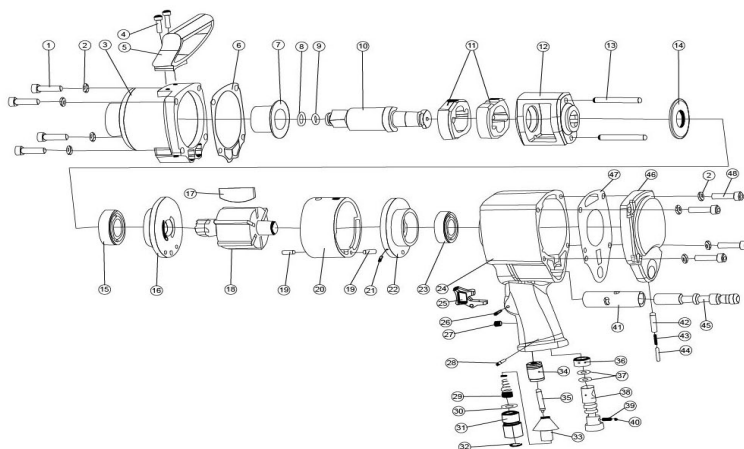

Детализировка и лист запасных частей к гайковерту FROSP ПГ-240

No	Name	Q'ty	No.	Name	Q'ty
1	hex screw	4	27	screw	1
2	gasket	8	28	pin	1
3	hammer case	1	29	spring	1
4	hex screw	2	30	O ring	1
5	D-handle	1	31	air inlet	1
6	gasket	1	32	air inlet screen	1
7	anvil bushing	1	33	inlet valve	1
8	circlip	1	34	valve bushing	1
9	O ring	1	35	pin	1
10	anvil	1	36	bushing	1
11	hammer	2	37	O ring	2
12	hammer cage	1	38	timing button	1
13	pin	2	39	spring-	1
14	gasket	1	40	steel ball	1
15	bearing	1	41	throttle bushing	1
16	front end plate	1	42	direction bushing	1
17	vane	6	43	spring	1
18	rotor	1	44	pin	1
19	pin	2	45	throttle core	1
20	cylinder	1	46	back cover	1
21	pin	1	47	gasket	1
22	rear end plate	1	48	hex screw	4
23	bearing	1			
24	handle	1			
25	trigger	1			
26	pin	1			