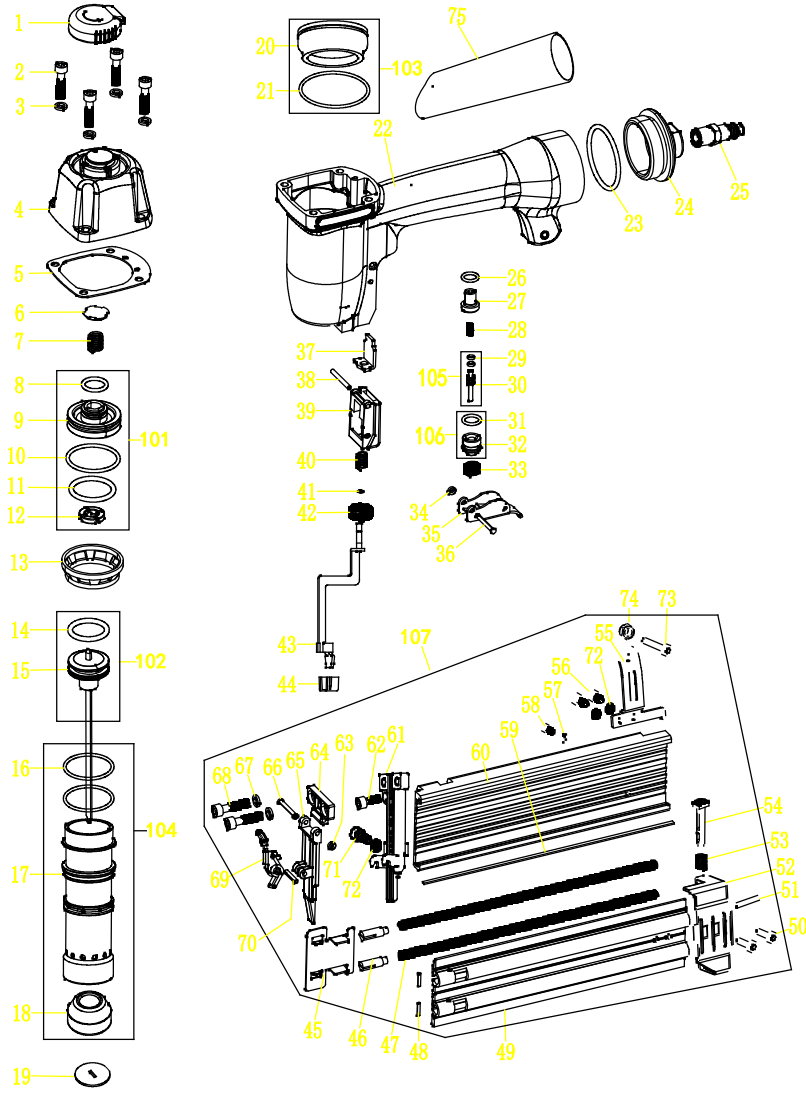

# EXPLODED VIEW AND PARTS LIST

MODEL:  
F50C

ITEM NO.	PART NO.	PART NAME	Q' TY	ITEM NO.	PART NO.	PART NAME	Q' TY
1	AA12C-020A	EXHAUST COVER	1	43	AA12C-Y04A1	SAFETY	1
2	B01-01-050220-02	SCREW	4	▲44	AA12C-012A	RUBBER COVER	1
3	B04-01-050-02	SPRING WASHER	4	45	AA12C-013A	PUSHER	1
4	AA12C-019A	CYLINDER CAP	1	46	AA22A-011A	PUSHER FIXITY	2
5	AA12C-032A	CYLINDER CAP SHIM	1	▲47	AA12C-016A	SPRING	2
▲6	AA12C-042A	AIRPROOF CUSHION	1	48	B02-020100-02	ROLL PIN	2
▲7	AA12C-040A	SPRING	1	49	AA12C-014A	SMALL NAIL TROUGH	1
▲8	B08-014000250	O-RING	1	50	B01-01-040060-02	SCREW	2
9	AA12C-021A	ACTIVE VALVE	1	51	B02-025130-02	ROLL PIN	1
▲10	B08-033000250	O-RING	1	52	AA12C-015A	RETAINER	1
11	B08-025700350	O-RING	1	53	AA05C-020A	SPRING	1
12	AA06A-006A	ACTIVE VALVE SHIM	1	54	AA05C-019A	SHUTOFF	1
13	AA12C-031A	RETAINER RING	1	55	AA12C-010A	LINK	1
▲14	B08-022400355	O-RING	1	56	B01-01-040080-02-NL	SCREW	2
▲15	AA12C-Y09A1	DRIVER	1	57	B04-01-030-02	SPRING WASHER	1
16	B08-031000200	O-RING	2	58	B01-01-030060-02	SCREW	1
17	AA12C-022A	CYLINDER	1	59	AA12C-017A	RAIL	1
▲18	AA35F-020A	BUMPER	1	60	AA12C-018A	BIG NAIL TROUGH	1
19	AA12C-033A	BLOCKING AIR CUSHION	1	61	AA12C-002A	MUZZLE	1
20	AA12C-025A	RETAINER RING	1	62	B01-01-040160-02-NL	SCREW	1
21	B08-046000200	O-RING	1	63	AA12C-006A	RUBBER JACKER	1
22	AA12C-035A	BODY	1	64	AA12C-007A	OPPRESSOR	1
23	B08-042000300	O-RING	1	65	AA12C-001A	MUZZLE COVER	1
24	AA12C-034A	TAIL CAP	1	66	AA12C-005A	TRIGGER PIN	1
25	AA06A-018A	AIR HOSE CONNECTOR	1	67	B04-01-050-02	SPRING WASHER	2
26	B08-008750180	O-RING	1	68	B01-01-050220-02	SCREW	2
27	AA13A-012A	VALVE	1	69	AA12C-Y12A1	GUN HOLDER SET	1
28	AA12C-043A	SPRING	1	70	B02-030160-02	ROLL PIN	1
▲29	B08-002500150	O-RING	2	71	B01-01-040080-02-NL	SCREW	1
30	AA13A-013A	THIMBLE	1	72	B04-01-040-02	SPRING WASHER	1
31	B08-010000200	O-RING	1	73	B01-01-050120-02	SCREW	1
32	AA13A-015A	VALVE CAP	1	74	B07-01-050-00	LOCKNUT	1
33	AA06A-016A	SPRING	1	75	GG08A	JACKET	1
34	AA12C-006A	RUBBER JACKER	1				
35	AA12C-Y11A1	TRIGGER SET	1				
36	AA12C-039A	PIN	1	101	AA12C-Y07A1	ACTIVE VALVE SET	
37	AA12C-036A	SAFETY	1	102	AA12C-Y10A1	DRIVER SET	
38	B02-030260-02	ROLL PIN	1	103	AA12C-Y05A1	CYLINDER RING SET	
39	AA12C-038A	SAFETY GUIDE	1	104	AA12C-Y08A1	CYLINDER SET	
▲40	AA12C-037A	SPRING	1	105	AA13A-Y12A1	THIMBLE SET	
41	AA12C-041A	SNAP RING	1	106	AA13A-Y11A1	VALVE CAP SET	
42	AA12C-008A	ADJUST DIAL	1	107	AA12C-Y01A1	MAGAZINE SET	