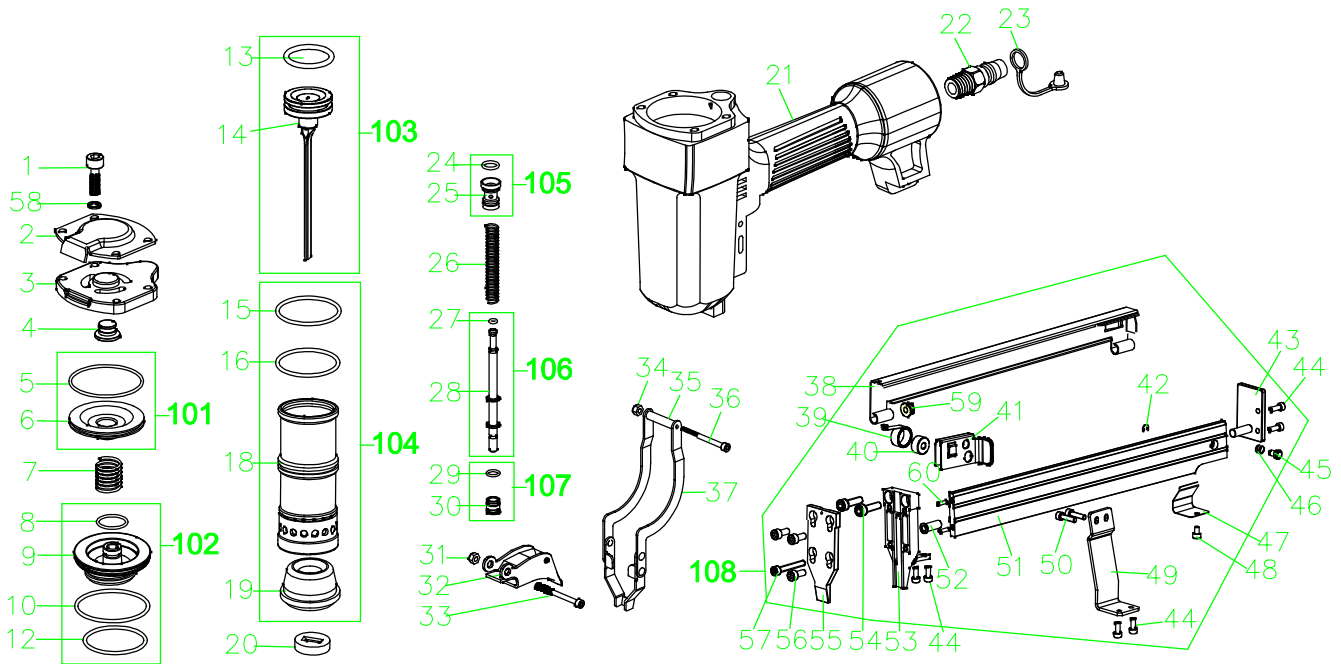

EXPLODED VIEW AND PARTS LIST

MODEL:9240B

ITEM NO.	PART NO.	PART NAME	Q' TY	ITEM NO.	PART NO.	PART NAME	Q' TY
1	B01-01-050220-02	SCREW	4	37	AA69B-Y07A1	SAFETY	1
2	AA14A-001A	EXHAUST COVER	1	38	AA69B-004A	COVER	1
3	AA14A-002A	CYLINDER CAP	1	▲39	AA69B-Y08A1	WINDING SPRING	1
▲4	AA14A-003A	AIRPROOF CUSHION	1	40	AA69B-012A	POISE SHIM	1
▲5	B08-050000200	O-RING	1	41	AA69B-Y02A1	PUSHER	1
6	AA14A-004A	ACTIVE VALVE CAP	1	42	B03-01-0040-02	E-RING	1
▲7	AA14A-005A	SPRING	1	43	AA69B-Y03A1	BAFFLE PLATE SOLDER	1
▲8	B08-010000180	O-RING	1	44	B01-06-040100-02	SCREW	6
9	AA14A-Y10A1	ACTIVE VALVE	1	45	AA69B-015A	AXLETREE	1
▲10	B08-048000250	O-RING	1	46	AA69B-018A	SPRING	1
▲12	B08-040000250	O-RING	1	47	AA69B-019A	SPRING LATCH	1
▲13	B08-029700350	O-RING	1	48	B01-06-040060-02	SCREW	1
▲14	AA69B-Y05A2	DRIVER	1	49	AA69B-005A	LINK	1
15	B08-038000250	O-RING	1	50	B01-06-040160-02	SCREW	2
16	B08-037500180	O-RING	1	51	AA69B-003A	NAIL ORIENT	1
18	AA14A-010B	CYLINDER	1	52	AA69B-016A	RUBBER JACKER	1
▲19	AA14A-011B	BUMPER	1	53	AA69B-Y09A1	MUZZLE SOLDER	1
20	AA69B-008A	GAG	1	54	B01-06-060200-02	SCREW	2
21	AA69B-007A	BODY	1	55	AA69B-002A	MUZZLE COVER	1
22	AA06A-018A	AIR HOSE CONNECTOR	1	56	B01-06-050120-02	SCREW	3
23	AA17A-035A	DUST CAP	1	57	B01-06-050350-00	SCREW	1
24	B08-008750180	O-RING	2	58	B04-01-050-02	SPRING WASHER	4
25	AA17A-011A	UP AIR CONDUIT	1	59	B07-01-050-00	LOCKNUT	1
26	AA17A-012A	SPRING	1	60	B06-01-030100	PIN	2
▲27	B08-002800190	O-RING	3				
28	AA17A-013A	THIMBLE	1				
29	B08-006500150	O-RING	2	101	AA14A-Y13A1	ACTIVE VALVE CAP SET	
30	AA17A-014A	DOWN AIR CONDUIT	1	102	AA14A-Y01A2	ACTIVE VALVE PISTON SET	
31	B07-01-040-00	LOCKNUT	1	103	AA69B-Y04A2	DRIVER SET	
32	AA17A-Y01A1	TRIGGER SET	1	104	AA14A-Y14A1	CYLINDER SET	
33	B01-01-040300-02	SCREW	1	105	AA17A-Y12A1	UP AIR CONDUIT SET	
34	B07-01-040-00	LOCKNUT	1	106	AA17A-Y13A1	THIMBLE SET	
35	AA14C-014A	SLEEVE	1	107	AA17A-Y14A1	DOWN AIR CONDUIT SET	
36	B01-01-040350-02	SCREW	1	108	AA69B-Y01A1	MAGAZINE SET	