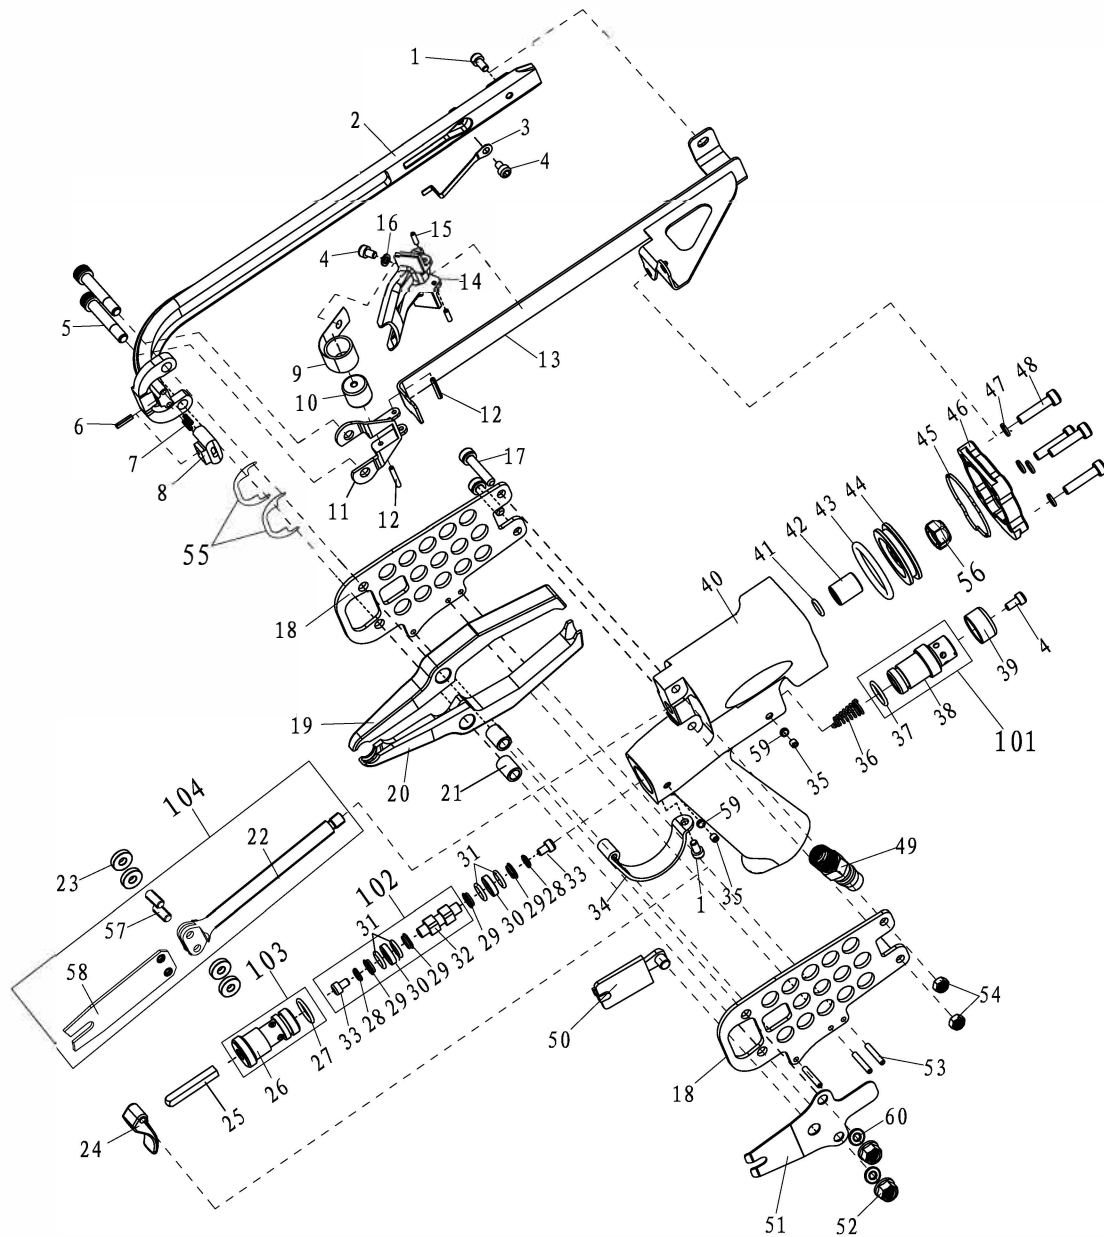

# Детализировка и лист запасных частей Meite SC7E RC

ITEM NO.	PART NO.	PART NAME	Q' TY	ITEM NO.	PART NO.	PART NAME	Q' TY
1	B01-01-040080-02	SCREW	2	34	AA58A-025A	TRIGGER GUARD	1
2	AA58A-017A	MAGAZINE	1	35	B01-04-040040-02	SCREW	2
3	AA58A-022A	CLIP	1	36	AA58A-003A	SPRING	1
4	B01-01-040060-02	SCREW	3	37	B08-013000180	O-RING	1
5	AA58A-014A	SCREW	2	38	AA58A-029A	REAR VALVE	1
6	B02-025110-02	ROLL PIN	1	39	AA58A-035A	REAR VALVE COVER	1
7	AA58A-027A	SPRING	2	40	AA58A-001A	BODY	1
8	AA58A-026A	MAGAZINE SHOE	1	41	B08-007650180	O-RING	1
9	AA58A-021A	WINDING SPRING	1	42	AA58A-002A	SLEEVE	1
10	AA58A-005A	ROLLER	1	43	B08-032000350	O-RING	1
11	AA58A-018A	BRACKET	1	44	AA58A-024A	PISTON	1
12	B02-025170-02	ROLL PIN	2	45	B08-040000150	O-RING	1
13	AA58A-Y09A1	MAGAZINE RAIL	1	46	AA58A-023A	CYLINDER CAP	1
14	AA58A-028A	PUSHER	1	47	B04-01-050-02	SPRING WASHER	4
15	B02-025100-02	ROLL PIN	2	48	B01-01-050220-02	SCREW	4
16	B04-01-040-02	SPRING WASHER	1	49	AA06A-018A	AIR HOSE CONNECTOR	1
17	B01-01-050250-02	SCREW	2	50	AA58A-013A	NAIL STOP	1
18	AA58A-010A	ORIENTATION PLATE	2	51	AA58A-012A	SHRAPNEL	1
19	AA58A-015A	JAW I	1	52	B07-04-060-04	LOCKNUT	2
20	AA58A-016A	JAW II	1	53	B02-030180-02	ROLL PIN	3
21	AA58A-011A	SLEEVE	2	54	B07-04-050-04	LOCKNUT	2
22	AA58A-009A	MAIN FIRING PIN	1	55	AA58A-037A	SHIM	2
23	AA58A-007A	ROLLER	4	56	AA58A-038A	LOCKNUT	1
24	AA58A-006A	TRIGGER	1	57	AA58A-004A	COLUMN PIN	2
25	AA58A-036A	THIMBLE	1	58	AA58A-008A	FIRING PIN	1
26	AA58A-030A	FRONT VALVE	1	59	AA58A-039A	PASTERN SHIM	2
27	B08-013000180	O-RING	1	60	B04-02-060-02	FLAT WASHER	2
28	AA58A-034A	SHIM	2				
29	AA58A-032A	SUPPORT	4	101	AA58A-Y07A1	REAR VALVE SET	
30	AA58A-031A	VALVE	2	102	AA58A-Y05A1	VALVE SET	
31	B08-008000180	O-RING	4	103	AA58A-Y06A1	FRONT VALVE SET	
32	AA58A-033A	SPACER	1	104	AA58A-Y02A1	DRIVER	
33	B01-01-040060-02	SCREW	2				