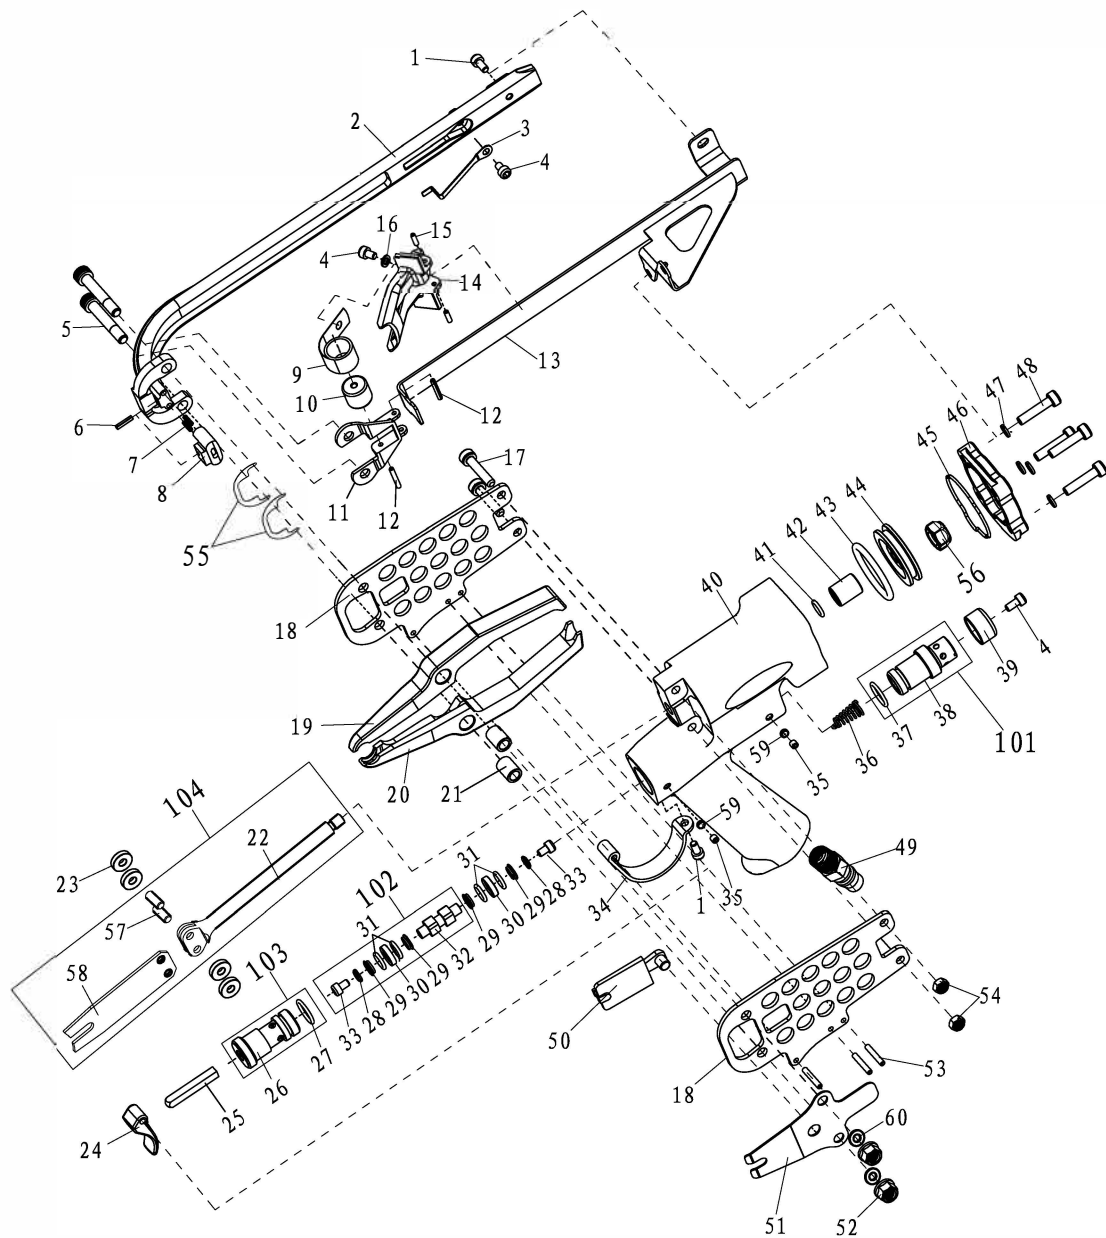

Детализировка и лист запасных частей Meite SC7E

ITEM NO.	PART NO.	PART NAME	Q' TY	ITEM NO.	PART NO.	PART NAME	Q' TY
1	B01-01-040080-02	SCREW	2	34	AA58A-025A	TRIGGER GUARD	1
2	AA58A-017A	MAGAZINE	1	35	B01-04-040040-02	SCREW	2
3	AA58A-022A	CLIP	1	36	AA58A-003A	SPRING	1
4	B01-01-040060-02	SCREW	3	37	B08-013000180	O-RING	1
5	AA58A-014A	SCREW	2	38	AA58A-029A	REAR VALVE	1
6	B02-025110-02	ROLL PIN	1	39	AA58A-035A	REAR VALVE COVER	1
7	AA58A-027A	SPRING	2	40	AA58A-001A	BODY	1
8	AA58A-026A	MAGAZINE SHOE	1	41	B08-007650180	O-RING	1
9	AA58A-021A	WINDING SPRING	1	42	AA58A-002A	SLEEVE	1
10	AA58A-005A	ROLLER	1	43	B08-032000350	O-RING	1
11	AA58A-018A	BRACKET	1	44	AA58A-024A	PISTON	1
12	B02-025170-02	ROLL PIN	2	45	B08-040000150	O-RING	1
13	AA58A-Y09A1	MAGAZINE ROLL	1	46	AA58A-023A	CYLINDER CAP	1
14	AA58A-028A	PUSHER	1	47	B04-01-050-02	SPRING WASHER	4
15	B02-025100-02	ROLL PIN	2	48	B01-01-050220-02	SCREW	4
16	B04-01-040-02	SPRING WASHER	1	49	AA06A-018A	AIR HOSE CONNECTOR	1
17	B01-01-050250-02	SCREW	2	50	AA58A-013A	NAIL STOP	1
18	AA58A-010A	ORIENTATION PLATE	2	51	AA58A-012A	SHRAPNEL	1
19	AA58A-015A	JAW I	1	52	B07-04-060-04	LOCKNUT	2
20	AA58A-016A	JAW II	1	53	B02-030180-02	ROLL PIN	3
21	AA58A-011A	SLEEVE	2	54	B07-04-050-04	LOCKNUT	2
22	AA58A-009A	MAIN FIRING PIN	1	55	AA58A-037A	SHIM	2
23	AA58A-007A	ROLLER	4	56	AA58A-038A	LOCKNUT	1
24	AA58A-006A	TRIGGER	1	57	AA58A-004A	COLUMN PIN	2
25	AA58A-036A	THIMBLE	1	58	AA58A-008A	FIRING PIN	1
26	AA58A-030A	FRONT VALVE	1	59	AA58A-039A	PASTERN SHIM	2
27	B08-013000180	O-RING	1	60	B04-02-060-02	FLAT WASHER	2
28	AA58A-034A	SHIM	2				
29	AA58A-032A	SUPPORT	4	101	AA58A-Y07A1	REAR VALVE SET	
30	AA58A-031A	VALVE	2	102	AA58A-Y05A1	VALVE SET	
31	B08-008000180	O-RING	4	103	AA58A-Y06A1	FRONT VALVE SET	
32	AA58A-033A	SPACER	1	104	AA58A-Y02A1	DRIVER	
33	B01-01-040060-02	SCREW	2				