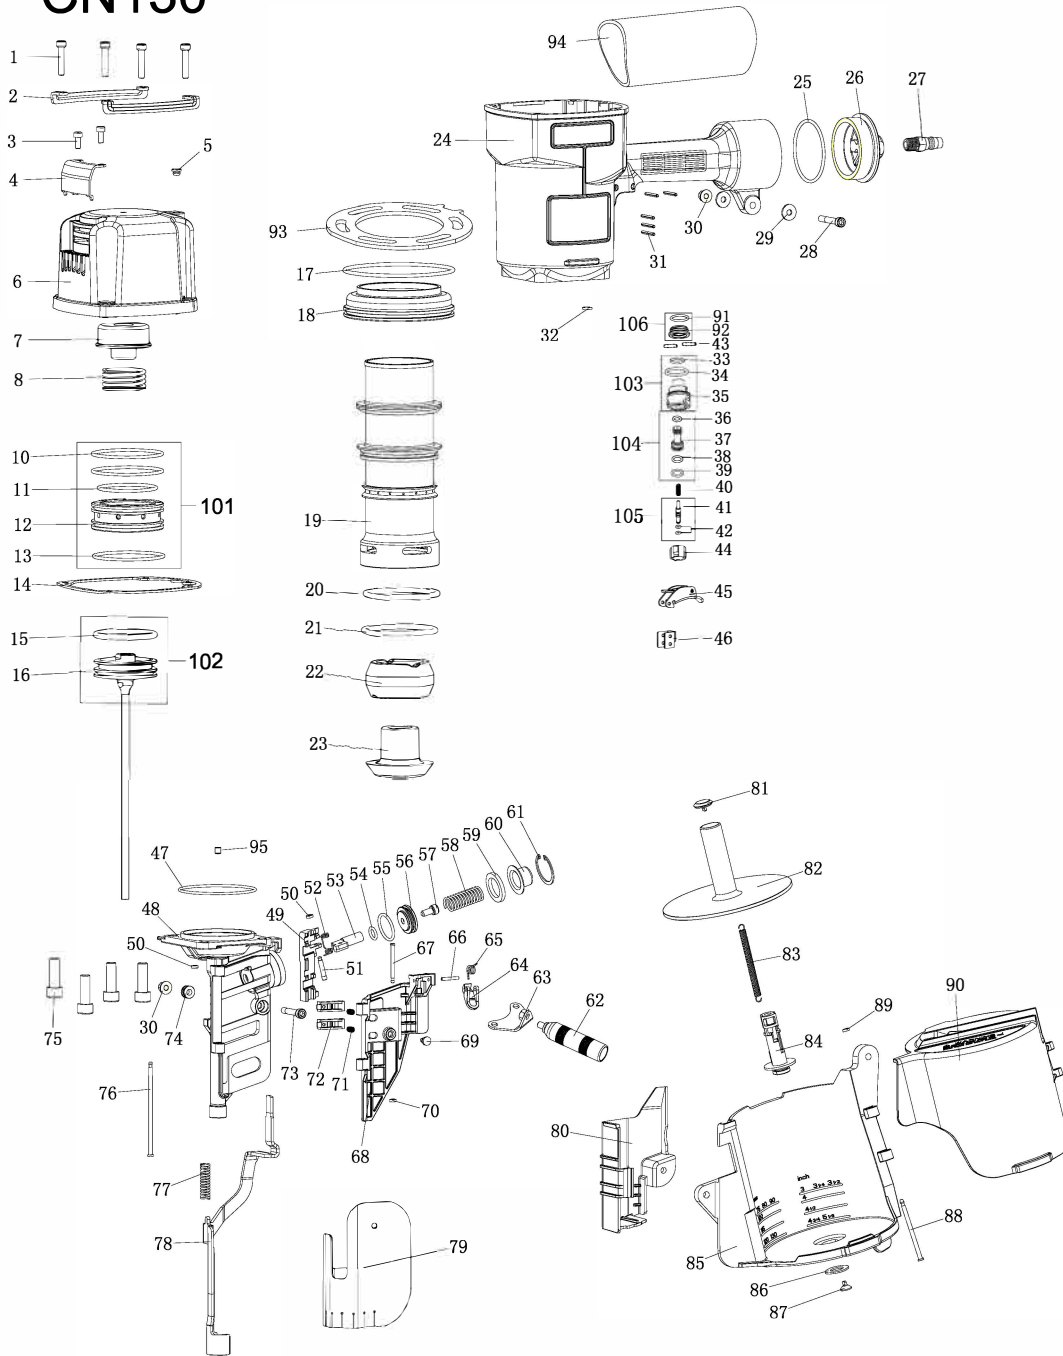

CN130

ITEM	PART NO.	PART NAME	Q' TY	ITEM	PART NO.	PART NAME	Q' TY
1	B01-01-060350-02	SCREW	4	52	AA57A-010A	SPRING	1
2	AA57B-014A	PROTECTOR	2	53	AA71A-005A	PISTON STAFF	1
3	B01-01-050120-02	SCREW	2	54	B08-009800210	O-RING	1
4	AA57B-009A	EXHAUST COVER	1	55	B08-025070262	O-RING	1
5	AA57B-028A	DUST COVER	1	56	AA57A-026A	PISTON	1
6	AA57B-Y12A1	CYLINDER CAP	1	57	B01-01-060160-02	SCREW	1
7	AA57B-006A	AIRPROOF CUSHION	1	58	AA57A-031A	SPRING	1
8	AA57B-013A	SPRING	1	59	AA57A-029A	FEED PISTON STOP	1
10	B08-069000300	O-RING	2	60	AA57A-030A	FEED PISTON BAFFLE	1
11	B08-056500310	O-RING	1	61	B03-05-0320-02	CTRCLIP	1
12	AA57B-010A	ACTIVE VALVE	1	62	AA57B-008A	GRIPPE	1
13	B08-065000355	O-RING	1	63	AA57B-Y11A1	GRIPPE LINKER	1
14	AA57B-007A	SHIM	1	64	AA57B-021A	DOORLATCH	1
15	B08-056600570	O-RING	1	65	AA57B-029A	SPRING	1
16	AA71A-Y03A1	DRIVER	1	66	B02-030200-02	SPRING PIN	1
17	B08-107540353	O-RING	1	67	AA57B-027A	PIN	1
18	AA62A-016A	CYLINDER RETAINER	1	68	AA71A-003A	DOOR	1
19	AA62A-003A	CYLINDER	1	69	AA40A-035A	DUST COVER HOOK	1
20	B08-074400310	O-RING	1	70	AA40A-054A	RUBBER JACKER	1
21	B08-069000530	O-RING	1	71	AA40A-055A	SPRING	2
22	AA57B-018A	BUMPER I	1	72	AA42A-028A	CHECK PAWL	2
23	AA57B-017A	BUMPER II	1	73	B01-01-060350-02	SCREW	1
24	AA62A-001A	BODY	1	74	AA40A-050A	CUSHION	1
25	B08-057000300	O-RING	1	75	B01-01-100300-02	SCREW	4
26	AA76A-023A	TAIL CAP	1	76	AA57B-023A	PIN	1
27	AK01A-023A	AIR PLUG	1	77	AA71A-010A	SPRING	1
28	B01-01-060400-02	SCREW	1	78	AA71A-013A	SAFETY	1
29	AA40A-056A	FLAT WASHER	2	79	AA71A-016A	DUST COVER	1
30	B07-01-060-00	LOCKNUT	2	80	AA71A-014A	MUZZLE COVER	1
31	B02-030250-02	ROLL PIN	5	81	AA71A-017A	RECEIVER SPRING	1
32	B08-006900180	O-RING	1	82	AA71A-008A	MAIL SUPPORT	1
33	B08-011800180	O-RING	1	83	AA71A-012A	TENSION POST	1
34	B08-019600240	O-RING	1	84	AA71A-009A	MAGAZINE POST	1
35	AA42A-042A	VALVE	1	85	AA71A-006A	MAGAZINE	1
36	B08-005800190	O-RING	1	86	AA40A-048A	POST RETAINER	1
37	AA17D-006A	VALVE PISTON	1	87	AA40A-046A	RECEIVER SPRING	1
38	B08-006800190	O-RING	1	88	AA71A-011A	MAGAZINE PIN	1
39	B08-008800190	O-RING	1	89	AA40A-054A	RUBBER JACKER	1
40	AA40A-062A	SPRING	1	90	AA71A-007A	MAGAZINE COVER	1
41	AA17D-007A	THIMBLE	1	91	B08-016000180	O-RING	1
42	B08-002500140	O-RING	2	92	AA40A-039A	TRIGGER COVER	1
43	AA42A-043A	TRIGGER PIN	2	93	AA71A-007A	SHIM	1
44	AA42A-041A	THIMBLE COVER	1	94	GG08A	JACKER	1
45	AA40A-Y14A1	TRIGGER SET	1	95	B01-04-050050-02	SCREW	1
46	AA42A-019A	SAFETY LIMITR	1	101	AA57B-Y02A1	ACTIVE VALVE SET	
47	B08-076000250	O-RING	1	102	AA71A-Y04A1	DRIVER SET	
48	AA71A-001A	MUZZLE	1	103	AA42A-Y14A1	VALVE SET	
49	AA71A-004A	FEED PAWL	1	104	AA17D-Y05A1	VALVE PISTON SET	
50	AA40A-051A	RUBBER JACKER	1	105	AA17D-Y06A1	THIMBLE SET	
51	AA40A-032A	PIN	1	106	AA40A-Y15A1	VALVE SET	