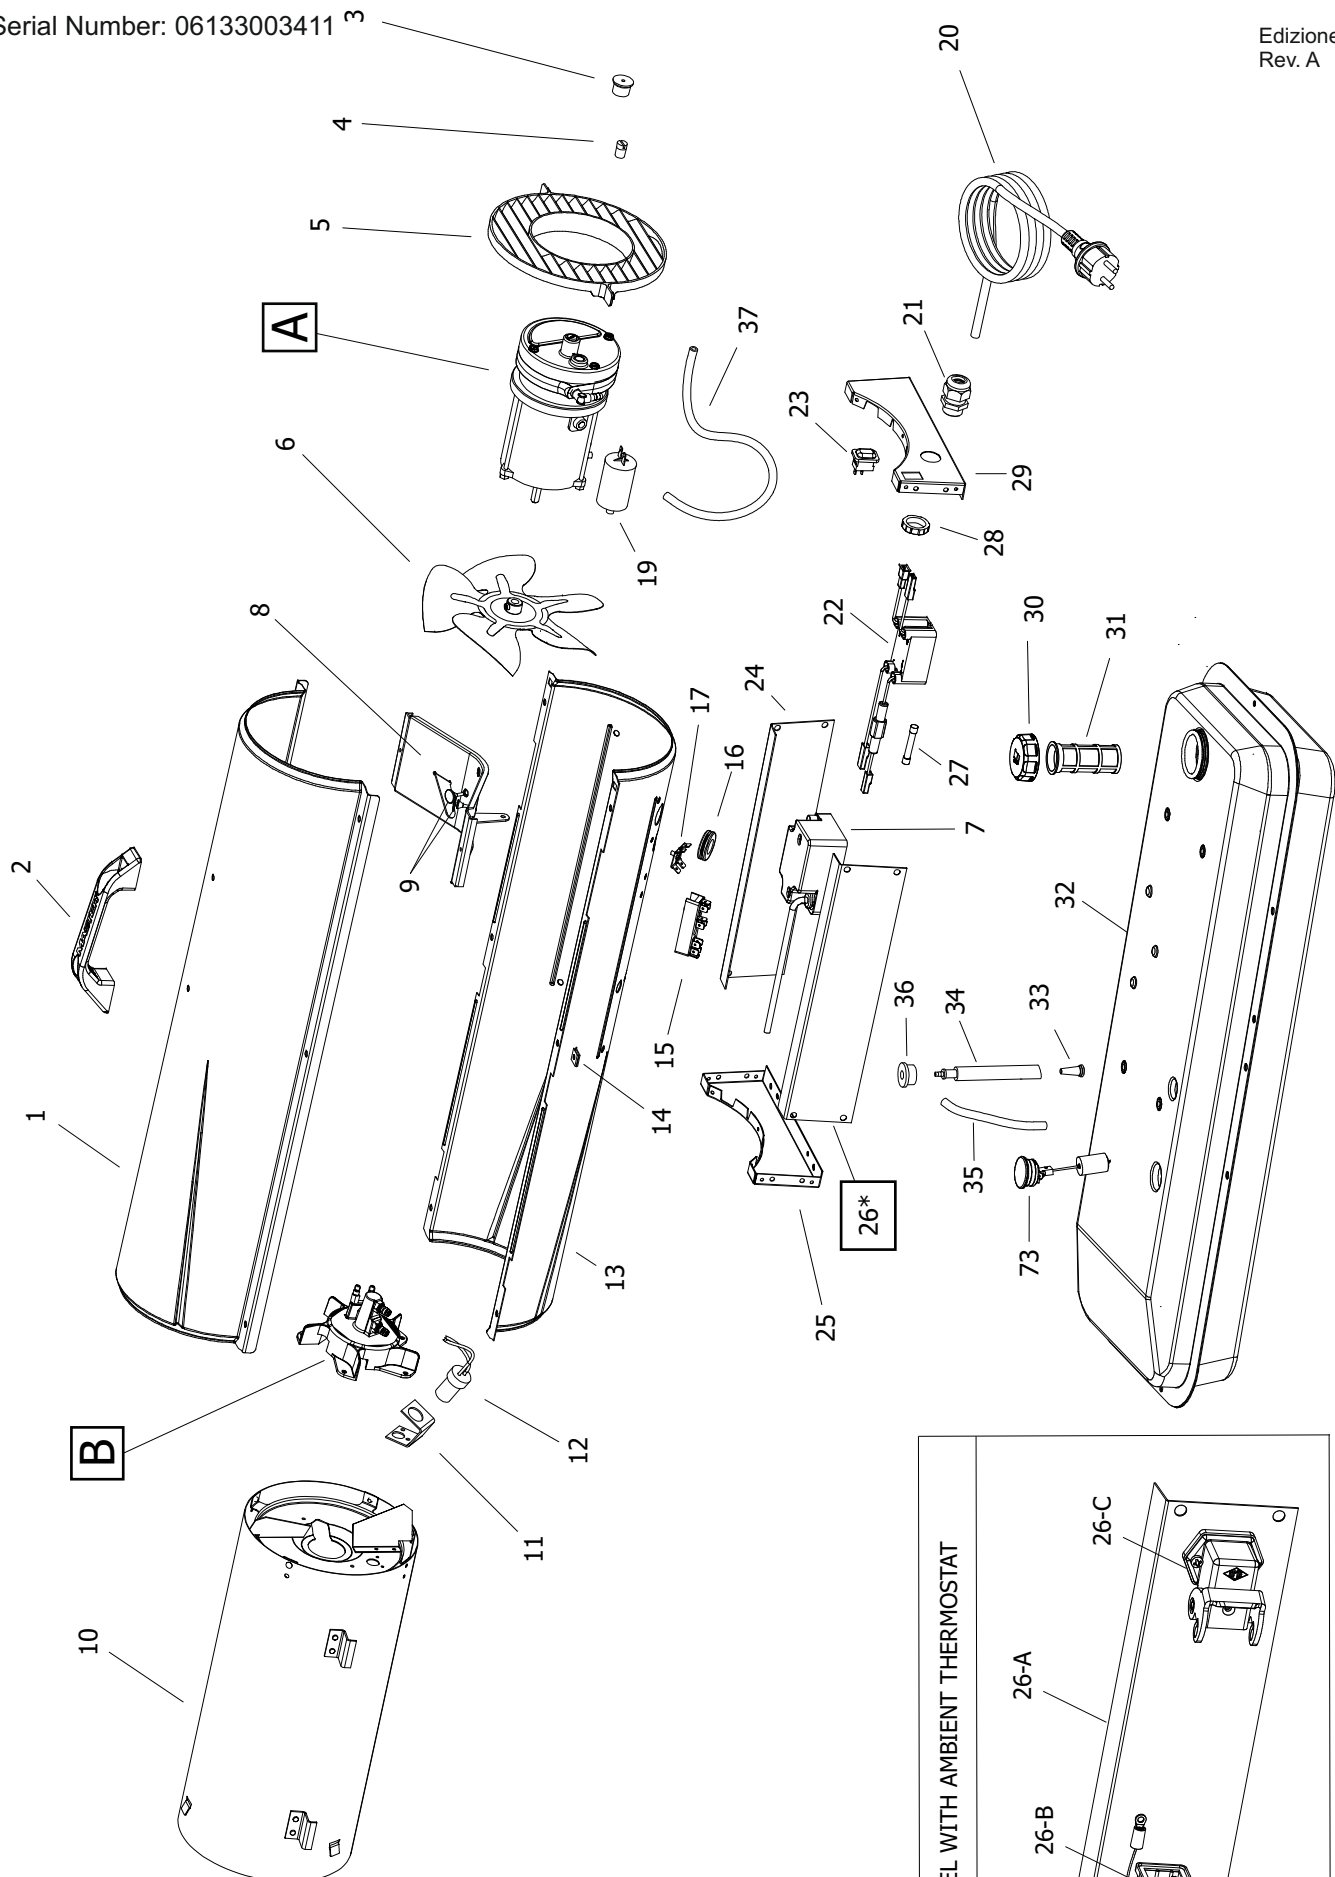

B 70 CED MODEL 2013

UNIT 1

ILLUSTRATED PARTS BREAKDOWN

Edizione 2013
Rev. A