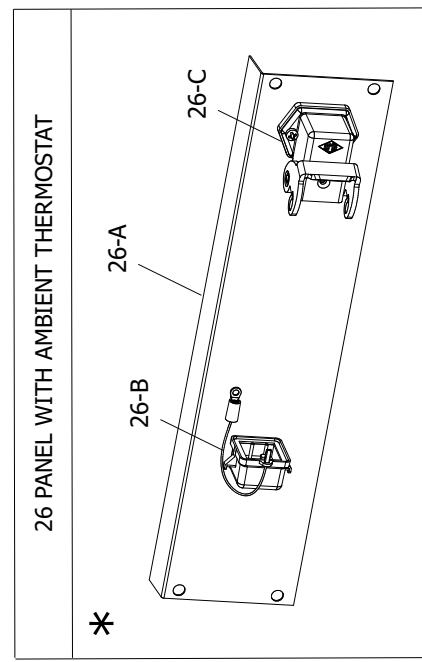

B 70 CED MODEL 2013

UNIT 1

ILLUSTRATED PARTS BREAKDOWN

Edizione 2013
Rev. A