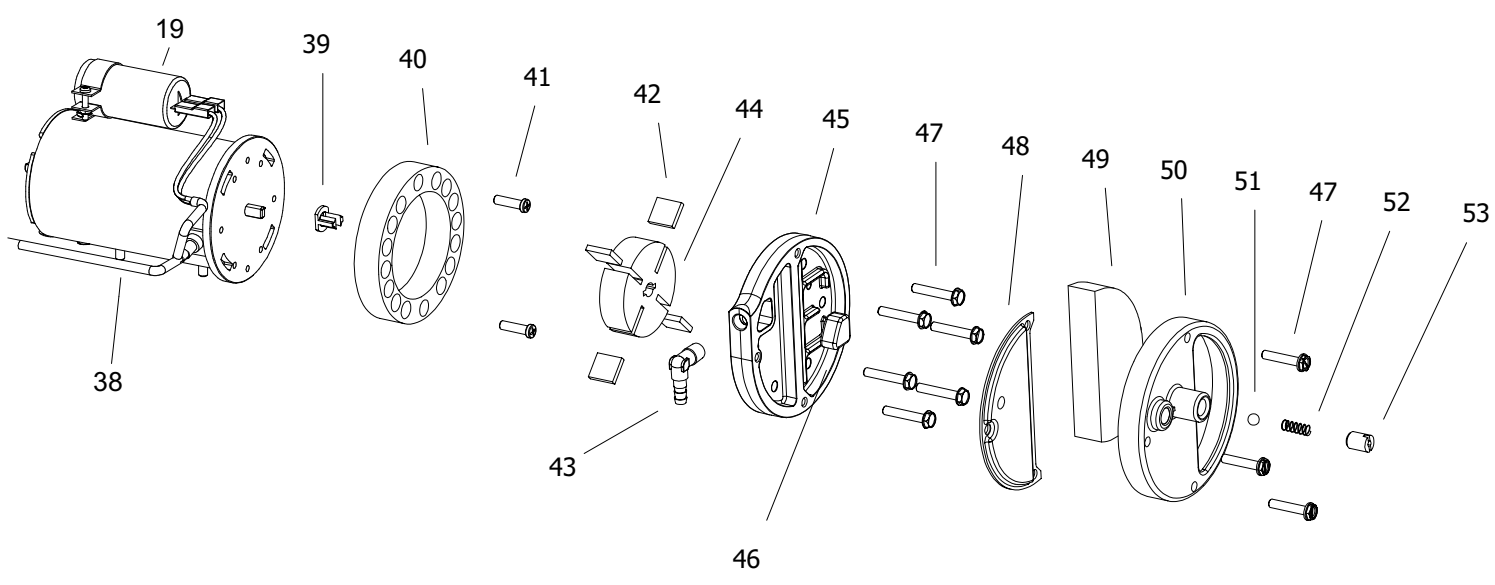

B

4103.925 Wheel Kit

Pos.	Code NR	Description
1	4109.808	UPPER SHELL
2	4162.934	PLASTIC HANDLE
3	4100.666	COVER CAP
4	4102.125	PRESSURE GAUGE CAP
5	4109.812	FAN GUARD
6	4100.662	FAN
7	4111.885	ELECTRONIC IGNITOR
8	4110.187	MOTOR BRACKET
9	4150.553	BUMPER
10	4104.090	COMBUSTION CHAMBER
11	4100.658	PHOTOCELL BRACKET
12	4110.564	PHOTOCELL ASSEMBLY
13	4109.809	LOWER SHELL
14	4104.170	CLIP NUT
15	4106.110	TERMINAL BOARD
16	4160.646	CABLE PROTECTION
17	4160.639	RIVET POP
19	4111.854	CAPACITOR 7,5UF
19	4110.293	CAPACITOR 5UF
20	4110.451	POWER CORD SCHUKO
20-A	4111.811	POWER CORD NEW ZEALAND
20-B	4110.464	POWER CORD UK
21	4150.528	STRAIN RELIEF
22	4104.193	FLAME-OUT CONTROL
23	4106.179	ON/OFF SWITCH
24	4110.560	RIGHT PANEL
25	4110.113	FRONT FRAME BRACKET
26-A	4106.212	LEFT PANEL FOR AMBIENT THERMOSTAT
26-B	4162.467	CAP FOR THERMOSTAT SOCKET
26-C	4111.119	THERMOSTAT SOCKET
27	4101.864	FUSE
28	4100.656	LOCKNUT
29	4110.114	REAR FRAME BRACKET
30	4260.007	FUEL TANK CAP
31	4290.026	FUEL TANK FILTER
32	4110.895	FUEL TANK

Pos.	Code NR	Description
33	4110.356	FUEL FILTER
34	4110.391	FUEL LINE
35	4110.032	FUEL LINE
36	4100.541	RUBBER BUSHING
37	4104.147	AIR LINE
38	4110.480	MOTOR 1/8 HP
39	4108.635	INSERT
40	4101.317	PUMP BODY
41	4108.588	PUMP BODY SCREW
42	4101.200	BLADE
43	4100.661	BARB ELBOW
44	4108.627	ROTOR
45	4109.724	PUMP END COVER
46	4109.716	LINT FILTER
47	4108.528	SCREW/LOCKWASHER 4,8x25
48	4109.708	OUTPUT FILTER
49	4109.690	INTAKE FILTER
50	4109.674	END COVER
51	4108.379	STEEL BALL
52	4102.141	PRESSURE RELIEF SPRING
53	4102.133	ADJUSTING SCREW
54	4103.486	NOZZLE
55	4100.525	WASHER
56	4100.533	NOZZLE SEAL SPRING
57	4101.622	NOZZLE SEAL SLEEVE
58	4110.399	BURNER HEAD BODY
59	4104.118	BARB FITTING
60	4110.337	BIFILAR ELECTRODES
61	4111.831	HT CABLE
62	4110.394	WASHER
63	4110.393	WASHER
64	4110.363	SCREW
73	4260.006	FUEL GAUGE
...	4103.925	WHEEL KIT HD B35/70