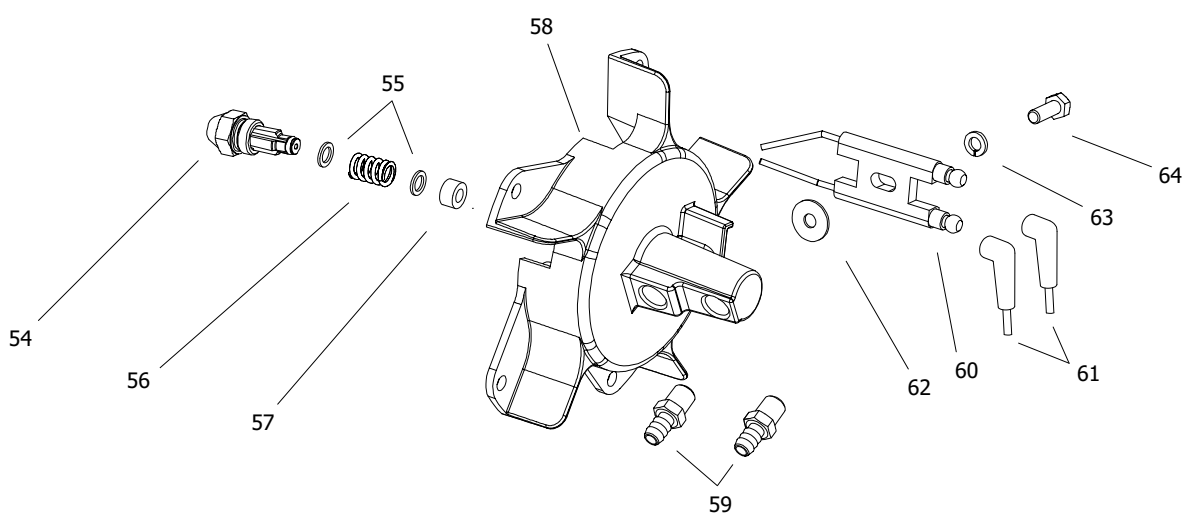

B

4103.925 Wheel Kit

Pos.	Code NR	Description
1	4109.808	UPPER SHELL
2	4162.934	PLASTIC HANDLE
3	4100.666	COVER CAP
4	4102.125	PRESSURE GAUGE CAP
5	4109.812	FAN GUARD
6	4100.662	FAN
7	4111.885	ELECTRONIC IGNITOR
8	4110.187	MOTOR BRACKET
9	4150.553	BUMPER
10	4104.090	COMBUSTION CHAMBER
11	4100.658	PHOTOCELL BRACKET
12	4110.564	PHOTOCELL ASSEMBLY
13	4109.809	LOWER SHELL
14	4104.170	CLIP NUT
15	4106.110	TERMINAL BOARD
16	4160.646	CABLE PROTECTION
17	4160.639	RIVET POP
19	4111.854	CAPACITOR 7,5UF
19	4110.293	CAPACITOR 5UF
20	4110.451	POWER CORD SCHUKO
20-A	4111.811	POWER CORD NEW ZEALAND
20-B	4110.464	POWER CORD UK
21	4150.528	STRAIN RELIEF
22	4104.193	FLAME-OUT CONTROL
23	4106.179	ON/OFF SWITCH
24	4110.560	RIGHT PANEL
25	4110.113	FRONT FRAME BRACKET
26-A	4106.212	LEFT PANEL FOR AMBIENT THERMOSTAT
26-B	4162.467	CAP FOR THERMOSTAT SOCKET
26-C	4111.119	THERMOSTAT SOCKET
27	4101.864	FUSE
28	4100.656	LOCKNUT
29	4110.114	REAR FRAME BRACKET
30	4260.007	FUEL TANK CAP
31	4290.026	FUEL TANK FILTER
32	4110.895	FUEL TANK

Pos.	Code NR	Description
33	4110.356	FUEL FILTER
34	4110.391	FUEL LINE
35	4110.032	FUEL LINE
36	4100.541	RUBBER BUSHING
37	4104.147	AIR LINE
38	4110.480	MOTOR 1/8 HP
39	4108.635	INSERT
40	4101.317	PUMP BODY
41	4108.588	PUMP BODY SCREW
42	4101.200	BLADE
43	4100.661	BARB ELBOW
44	4108.627	ROTOR
45	4109.724	PUMP END COVER
46	4109.716	LINT FILTER
47	4108.528	SCREW/LOCKWASHER 4,8x25
48	4109.708	OUTPUT FILTER
49	4109.690	INTAKE FILTER
50	4109.674	END COVER
51	4108.379	STEEL BALL
52	4102.141	PRESSURE RELIEF SPRING
53	4102.133	ADJUSTING SCREW
54	4103.486	NOZZLE
55	4100.525	WASHER
56	4100.533	NOZZLE SEAL SPRING
57	4101.622	NOZZLE SEAL SLEEVE
58	4110.399	BURNER HEAD BODY
59	4104.118	BARB FITTING
60	4110.337	BIFILAR ELECTRODES
61	4111.831	HT CABLE
62	4110.394	WASHER
63	4110.393	WASHER
64	4110.363	SCREW
73	4260.006	FUEL GAUGE
...	4103.925	WHEEL KIT HD B35/70