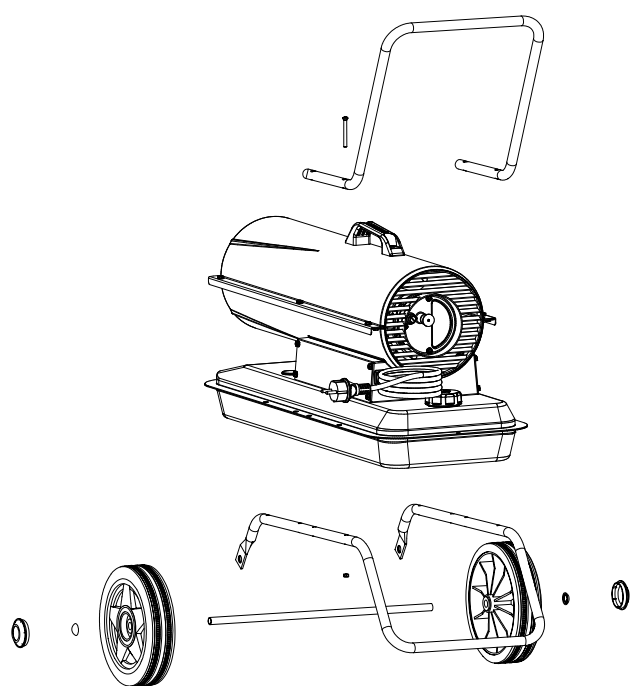

B 70 CED MODEL 2013

UNIT 1

ILLUSTRATED PARTS BREAKDOWN

Edizione 2013
Rev. A

B 70 CED MODEL 2013

UNIT 2

ILLUSTRATED PARTS BREAKDOWN

A

B

4103.925 Wheel Kit

Pos.	Code NR	Description
1	4109.808	UPPER SHELL
2	4162.934	PLASTIC HANDLE
3	4100.666	COVER CAP
4	4102.125	PRESSURE GAUGE CAP
5	4109.812	FAN GUARD
6	4100.662	FAN
7	4111.885	ELECTRONIC IGNITOR
8	4110.187	MOTOR BRACKET
9	4150.553	BUMPER
10	4104.090	COMBUSTION CHAMBER
11	4100.658	PHOTOCELL BRACKET
12	4110.564	PHOTOCELL ASSEMBLY
13	4109.809	LOWER SHELL
14	4104.170	CLIP NUT
15	4106.110	TERMINAL BOARD
16	4160.646	CABLE PROTECTION
17	4160.639	RIVET POP
19	4111.854	CAPACITOR 7,5UF
19	4110.293	CAPACITOR 5UF
20	4110.451	POWER CORD SCHUKO
20-A	4111.811	POWER CORD NEW ZEALAND
20-B	4110.464	POWER CORD UK
21	4150.528	STRAIN RELIEF
22	4104.193	FLAME-OUT CONTROL
23	4106.179	ON/OFF SWITCH
24	4110.560	RIGHT PANEL
25	4110.113	FRONT FRAME BRACKET
26-A	4106.212	LEFT PANEL FOR AMBIENT THERMOSTAT
26-B	4162.467	CAP FOR THERMOSTAT SOCKET
26-C	4111.119	THERMOSTAT SOCKET
27	4101.864	FUSE
28	4100.656	LOCKNUT
29	4110.114	REAR FRAME BRACKET
30	4260.007	FUEL TANK CAP
31	4290.026	FUEL TANK FILTER
32	4110.895	FUEL TANK