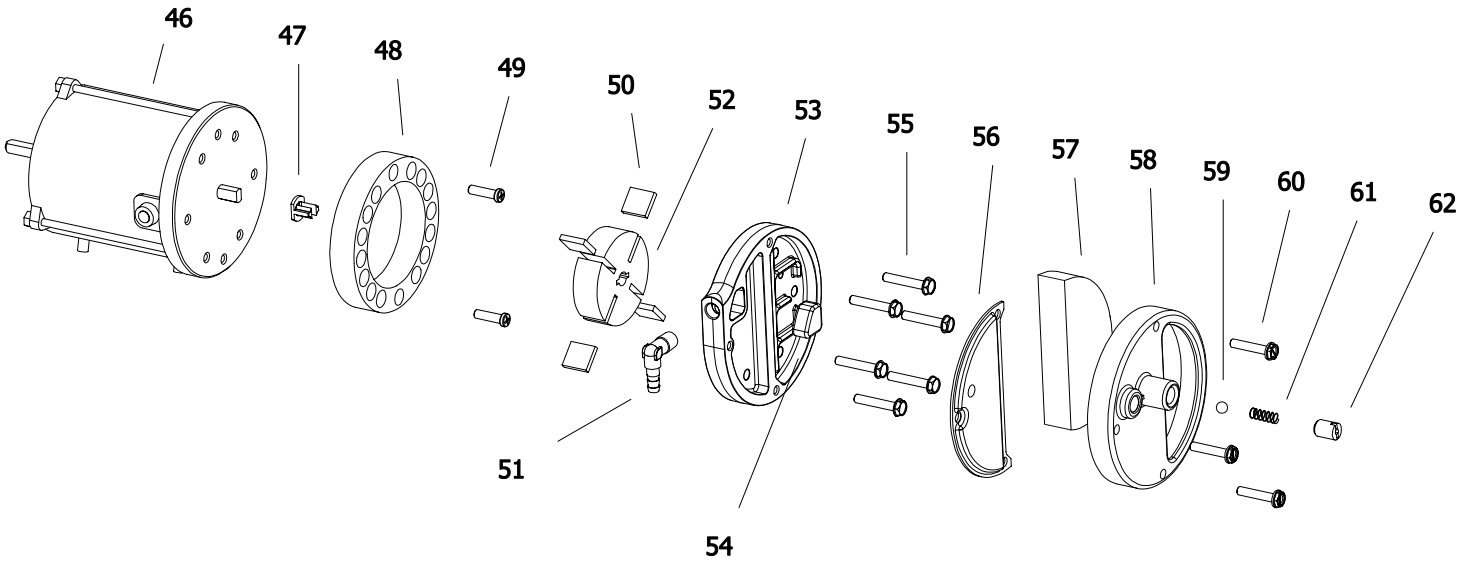

B 35 CED MODEL 2012

UNIT 1

ILLUSTRATED PARTS BREAKDOWN

From Serial Number: 32108431

Edizione 2012
Rev. B

B 35 CED MODEL 2012

UNIT 2

ILLUSTRATED PARTS BREAKDOWN

A

From Serial Number: 32108431

Rev. B - May 2012

4103.925 WHEEL KIT

Pos.	Code NR	Description
1	4110.121	UPPER SHELL
2	4162.893	PLASTIC HANDLE
3	4100.666	COVER CAP
4	4102.125	PRESSURE GAUGE CAP
5	4103.685	FAN GUARD
6	4100.662	FAN
7	4111.885	ELECTRONIC IGNITOR
8	4110.187	MOTOR BRACKET
9	4150.553	BUMPER
10	4111.831	HT CABLE
11	4110.337	BIFILAR ELECTRODES
12	4100.664	NOZZLE ADAPTER
13	4110.394	WASHER
14	4110.393	WASHER
15	4161.315	SCREW
16	4160.618	NUT
17	4100.101	NOZZLE BRACKET
18	4100.648	NOZZLE
19	4110.115	COMBUSTION CHAMBER
20	4100.658	PHOTOCELL BRACKET
21	4110.564	PHOTOCELL ASSEMBLY
22	4110.535	LOWER SHELL
23	4104.170	CLIP NUT
24	4106.110	TERMINAL BOARD
25	4160.646	CABLE PROTECTION
26	4160.639	RIVET POP
27	4110.292	CAPACITOR
28	4110.451	POWER CORD
29	4150.528	STRAIN RELIEF
30	4109.592	NUT
31	4106.179	ON/OFF SWITCH
32	4110.560	RIGHT PANEL
33	4110.113	FRONT FRAME BRACKET
34	4110.560	LEFT PANEL
34	4110.794	LEFT PANEL FROM SERIAL NUMBER 32117091
35	4104.196	FLAME-OUT CONTROL
36	4100.656	LOCKNUT
37	4110.514	REAR FRAME BRACKET
38	4103.891	FUEL TANK CAP