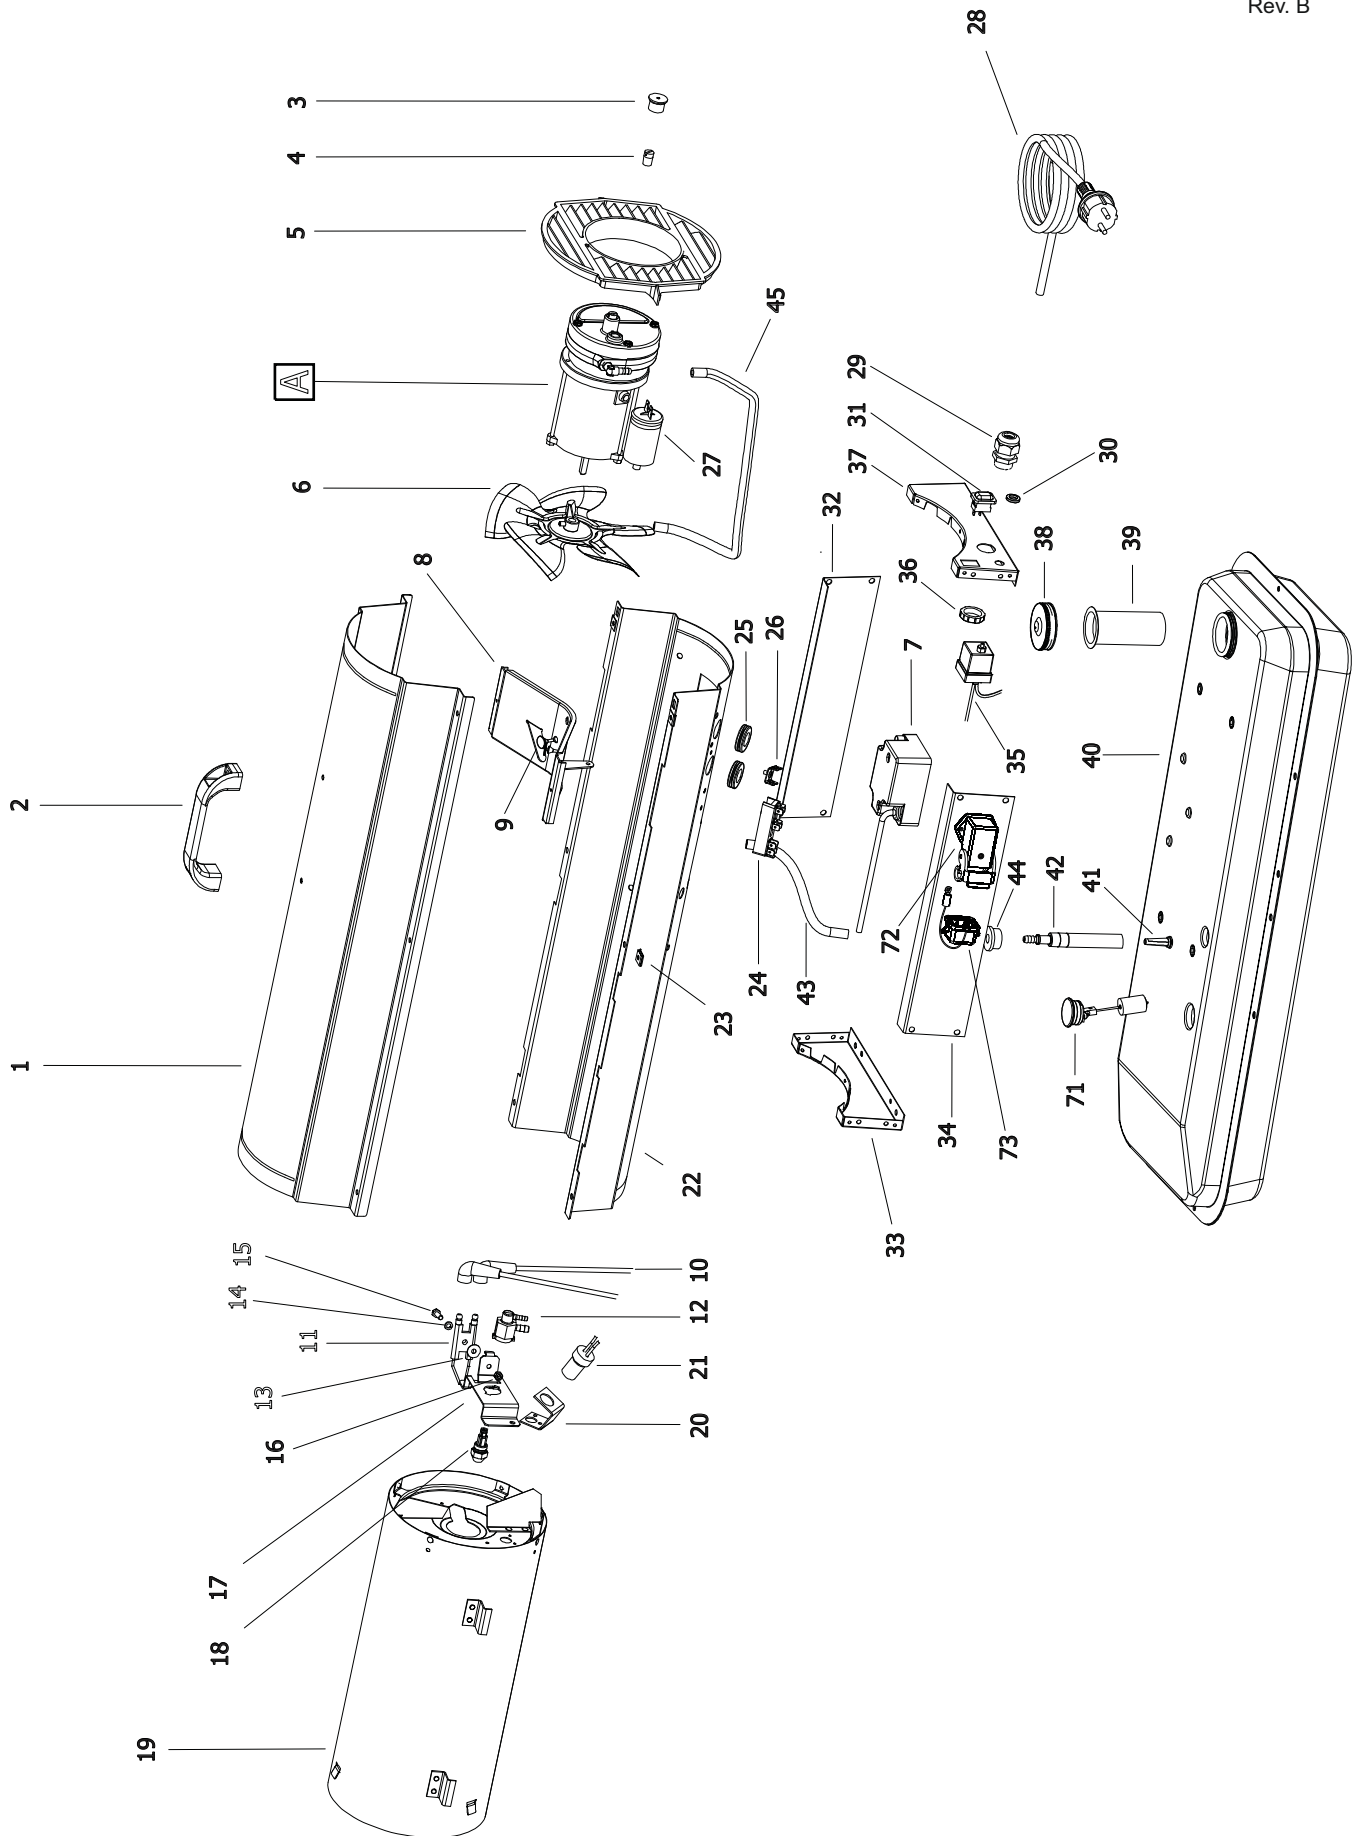

B 35 CED MODEL 2012

UNIT 1

ILLUSTRATED PARTS BREAKDOWN

From Serial Number: 32108431

Edizione 2012
Rev. B

B 35 CED MODEL 2012

UNIT 2

ILLUSTRATED PARTS BREAKDOWN

A

From Serial Number: 32108431

Rev. B - May 2012

4103.925 WHEEL KIT

Pos.	Code NR	Description
1	4110.121	UPPER SHELL
2	4162.893	PLASTIC HANDLE
3	4100.666	COVER CAP
4	4102.125	PRESSURE GAUGE CAP
5	4103.685	FAN GUARD
6	4100.662	FAN
7	4111.885	ELECTRONIC IGNITOR
8	4110.187	MOTOR BRACKET
9	4150.553	BUMPER
10	4111.831	HT CABLE
11	4110.337	BIFILAR ELECTRODES
12	4100.664	NOZZLE ADAPTER
13	4110.394	WASHER
14	4110.393	WASHER
15	4161.315	SCREW
16	4160.618	NUT
17	4100.101	NOZZLE BRACKET
18	4100.648	NOZZLE
19	4110.115	COMBUSTION CHAMBER
20	4100.658	PHOTOCELL BRACKET
21	4110.564	PHOTOCELL ASSEMBLY
22	4110.535	LOWER SHELL
23	4104.170	CLIP NUT
24	4106.110	TERMINAL BOARD
25	4160.646	CABLE PROTECTION
26	4160.639	RIVET POP
27	4110.292	CAPACITOR
28	4110.451	POWER CORD
29	4150.528	STRAIN RELIEF
30	4109.592	NUT
31	4106.179	ON/OFF SWITCH
32	4110.560	RIGHT PANEL
33	4110.113	FRONT FRAME BRACKET
34	4110.560	LEFT PANEL
34	4110.794	LEFT PANEL FROM SERIAL NUMBER 32117091
35	4104.196	FLAME-OUT CONTROL
36	4100.656	LOCKNUT
37	4110.514	REAR FRAME BRACKET
38	4103.891	FUEL TANK CAP