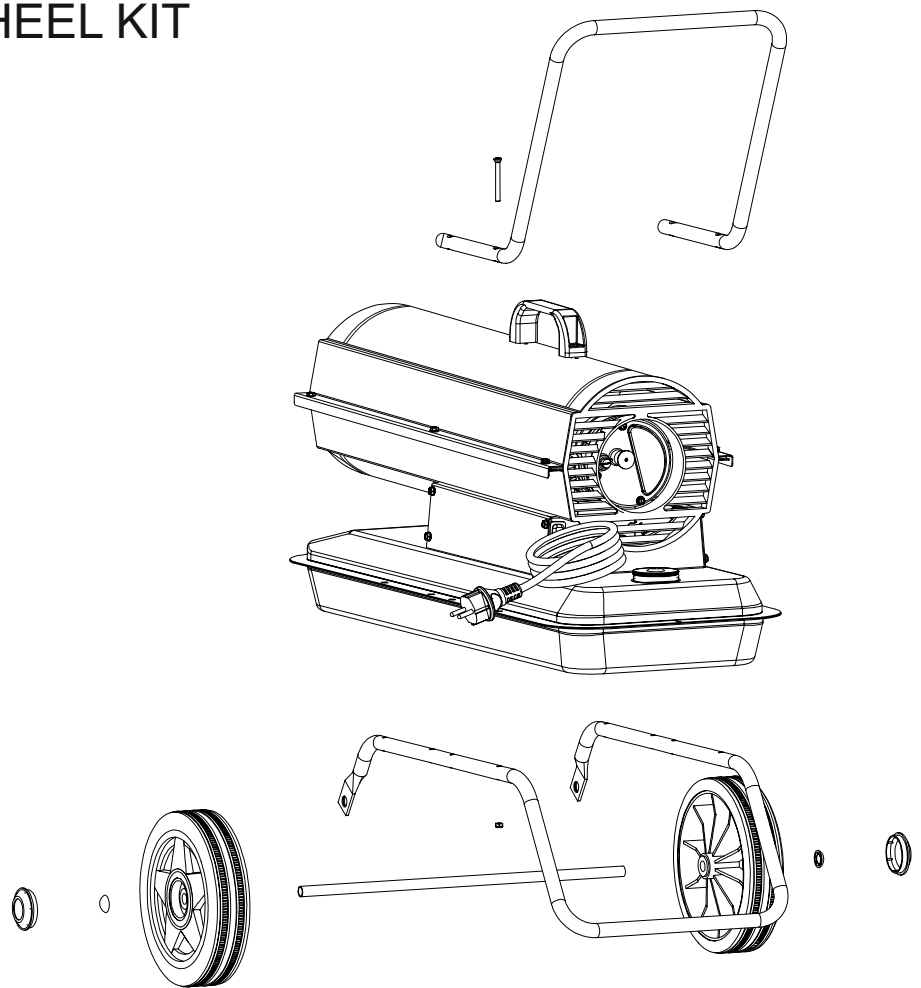

B 35 CED MODEL 2012

UNIT 1

ILLUSTRATED PARTS BREAKDOWN

From Serial Number: 32108431

Edizione 2012
Rev. B

B 35 CED MODEL 2012

UNIT 2

ILLUSTRATED PARTS BREAKDOWN

A

From Serial Number: 32108431

Rev. B - May 2012

4103.925 WHEEL KIT

Pos.	Code NR	Description
1	4110.121	UPPER SHELL
2	4162.893	PLASTIC HANDLE
3	4100.666	COVER CAP
4	4102.125	PRESSURE GAUGE CAP
5	4103.685	FAN GUARD
6	4100.662	FAN
7	4111.885	ELECTRONIC IGNITOR
8	4110.187	MOTOR BRACKET
9	4150.553	BUMPER
10	4111.831	HT CABLE
11	4110.337	BIFILAR ELECTRODES
12	4100.664	NOZZLE ADAPTER
13	4110.394	WASHER
14	4110.393	WASHER
15	4161.315	SCREW
16	4160.618	NUT
17	4100.101	NOZZLE BRACKET
18	4100.648	NOZZLE
19	4110.115	COMBUSTION CHAMBER
20	4100.658	PHOTOCELL BRACKET
21	4110.564	PHOTOCELL ASSEMBLY
22	4110.535	LOWER SHELL
23	4104.170	CLIP NUT
24	4106.110	TERMINAL BOARD
25	4160.646	CABLE PROTECTION
26	4160.639	RIVET POP
27	4110.292	CAPACITOR
28	4110.451	POWER CORD
29	4150.528	STRAIN RELIEF
30	4109.592	NUT
31	4106.179	ON/OFF SWITCH
32	4110.560	RIGHT PANEL
33	4110.113	FRONT FRAME BRACKET
34	4110.560	LEFT PANEL
34	4110.794	LEFT PANEL FROM SERIAL NUMBER 32117091
35	4104.196	FLAME-OUT CONTROL
36	4100.656	LOCKNUT
37	4110.514	REAR FRAME BRACKET
38	4103.891	FUEL TANK CAP