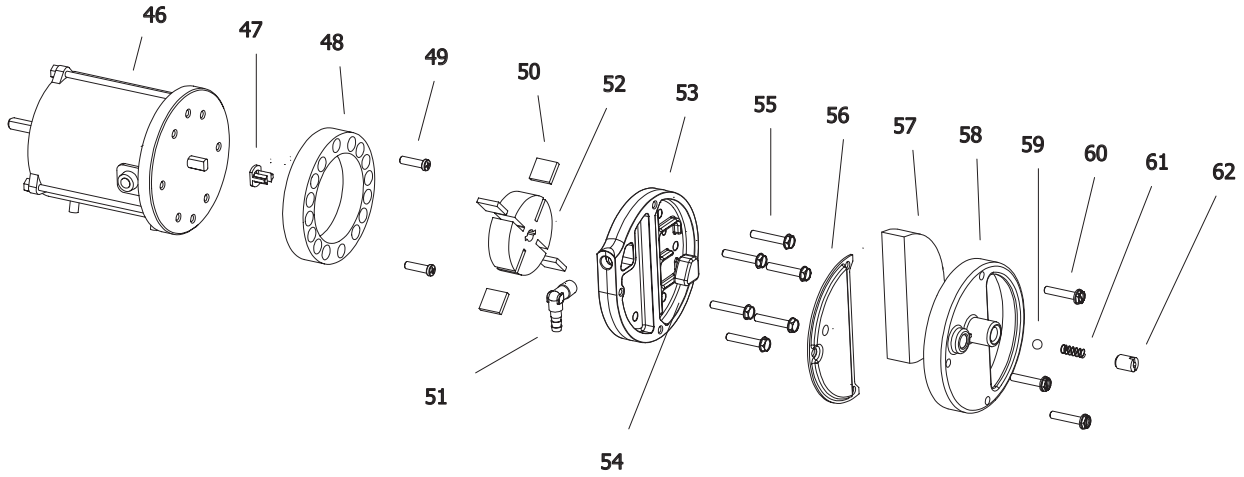

B 35 CED 2011 MODEL

UNIT 1

ILLUSTRATED PARTS BREAKDOWN

From Serial Number: 31107458

Edizione 2011
Rev. A

A

From Serial Number: 31107458

Edizione 2011
Rev. A

4103.925 Wheel Kit

Pos.	Code NR	Description
1	4110.121	UPPER SHELL
2	4162.893	PLASTIC HANDLE
3	4100.666	COVER CAP
4	4102.125	PRESSURE GAUGE CAP
5	4103.685	FAN GUARD
6	4100.662	FAN
7	4111.885	ELECTRONIC IGNITOR
8	4110.187	MOTOR BRACKET
9	4150.553	BUMPER
10	4111.831	HT CABLE
11	4110.337	BIFILAR ELECTRODES
12	4100.664	NOZZLE ADAPTER
13	4110.394	WASHER
14	4110.393	WASHER
15	4110.363	SCREW
16	4160.618	NUT
17	4100.101	NOZZLE BRACKET
18	4100.648	NOZZLE
19	4110.115	COMBUSTION CHAMBER
20	4100.658	PHOTOCELL BRACKET
21	4110.564	PHOTOCELL ASSEMBLY
22	4110.535	LOWER SHELL
23	4104.170	CLIP NUT
24	4106.110	TERMINAL BOARD
25	4160.646	CABLE PROTECTION
26	4160.639	RIVET POP
27	4110.292	CAPACITOR
28	4110.451	POWER CORD
29	4150.528	STRAIN RELIEF
30	4109.592	NUT
31	4106.179	ON/OFF SWITCH
32	4110.560	RIGHT PANEL
33	4110.113	FRONT FRAME BRACKET

Pos.	Code NR	Description
34	4110.560	LEFT PANEL
35	4104.196	FLAME-OUT CONTROL
36	4100.656	LOCKNUT
37	4110.514	REAR FRAME BRACKET
38	4103.891	FUEL TANK CAP
39	4105.292	FUEL TANK FILTER
40	4110.894	FUEL TANK
41	4110.356	FUEL FILTER
42	4110.427	FUEL LINE
43	4110.032	FUEL LINE
44	4100.541	RUBBER BUSHING
45	4104.147	AIR LINE
46	4110.478	MOTOR 1/35 HP
47	4108.635	INSERT
48	4101.532	PUMP BODY
49	4108.590	PUMP BODY SCREW
50	4101.666	BLADE
51	4100.661	BARB ELBOW
52	4103.441	ROTOR
53	4109.724	PUMP END COVER
54	4109.716	LINT FILTER
55	4108.536	SCREW/LOCKWASHER 4,8x30
56	4109.708	OUTPUT FILTER
57	4109.690	INTAKE FILTER
58	4109.674	END COVER
59	4108.379	STEEL BALL
60	4108.528	SCREW/LOCKWASHER 4,8x25
61	4102.141	PRESSURE RELIEF SPRING
62	4102.133	ADJUSTING SCREW
...	4103.925	WHEEL KIT HD B35/70