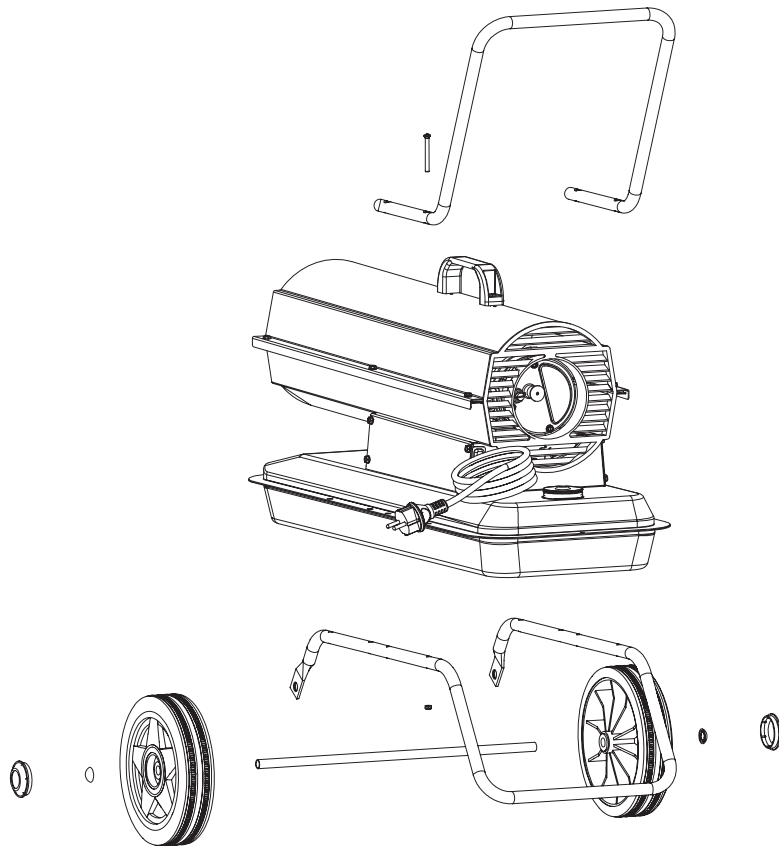

B 35 CED 2011 MODEL

UNIT 1

ILLUSTRATED PARTS BREAKDOWN

From Serial Number: 31107458

Edizione 2011
Rev. A

A

From Serial Number: 31107458

Edizione 2011
Rev. A

4103.925 Wheel Kit

Pos.	Code NR	Description
1	4110.121	UPPER SHELL
2	4162.893	PLASTIC HANDLE
3	4100.666	COVER CAP
4	4102.125	PRESSURE GAUGE CAP
5	4103.685	FAN GUARD
6	4100.662	FAN
7	4111.885	ELECTRONIC IGNITOR
8	4110.187	MOTOR BRACKET
9	4150.553	BUMPER
10	4111.831	HT CABLE
11	4110.337	BIFILAR ELECTRODES
12	4100.664	NOZZLE ADAPTER
13	4110.394	WASHER
14	4110.393	WASHER
15	4110.363	SCREW
16	4160.618	NUT
17	4100.101	NOZZLE BRACKET
18	4100.648	NOZZLE
19	4110.115	COMBUSTION CHAMBER
20	4100.658	PHOTOCELL BRACKET
21	4110.564	PHOTOCELL ASSEMBLY
22	4110.535	LOWER SHELL
23	4104.170	CLIP NUT
24	4106.110	TERMINAL BOARD
25	4160.646	CABLE PROTECTION
26	4160.639	RIVET POP
27	4110.292	CAPACITOR
28	4110.451	POWER CORD
29	4150.528	STRAIN RELIEF
30	4109.592	NUT
31	4106.179	ON/OFF SWITCH
32	4110.560	RIGHT PANEL
33	4110.113	FRONT FRAME BRACKET

Pos.	Code NR	Description
34	4110.560	LEFT PANEL
35	4104.196	FLAME-OUT CONTROL
36	4100.656	LOCKNUT
37	4110.514	REAR FRAME BRACKET
38	4103.891	FUEL TANK CAP
39	4105.292	FUEL TANK FILTER
40	4110.894	FUEL TANK
41	4110.356	FUEL FILTER
42	4110.427	FUEL LINE
43	4110.032	FUEL LINE
44	4100.541	RUBBER BUSHING
45	4104.147	AIR LINE
46	4110.478	MOTOR 1/35 HP
47	4108.635	INSERT
48	4101.532	PUMP BODY
49	4108.590	PUMP BODY SCREW
50	4101.666	BLADE
51	4100.661	BARB ELBOW
52	4103.441	ROTOR
53	4109.724	PUMP END COVER
54	4109.716	LINT FILTER
55	4108.536	SCREW/LOCKWASHER 4,8x30
56	4109.708	OUTPUT FILTER
57	4109.690	INTAKE FILTER
58	4109.674	END COVER
59	4108.379	STEEL BALL
60	4108.528	SCREW/LOCKWASHER 4,8x25
61	4102.141	PRESSURE RELIEF SPRING
62	4102.133	ADJUSTING SCREW
...	4103.925	WHEEL KIT HD B35/70