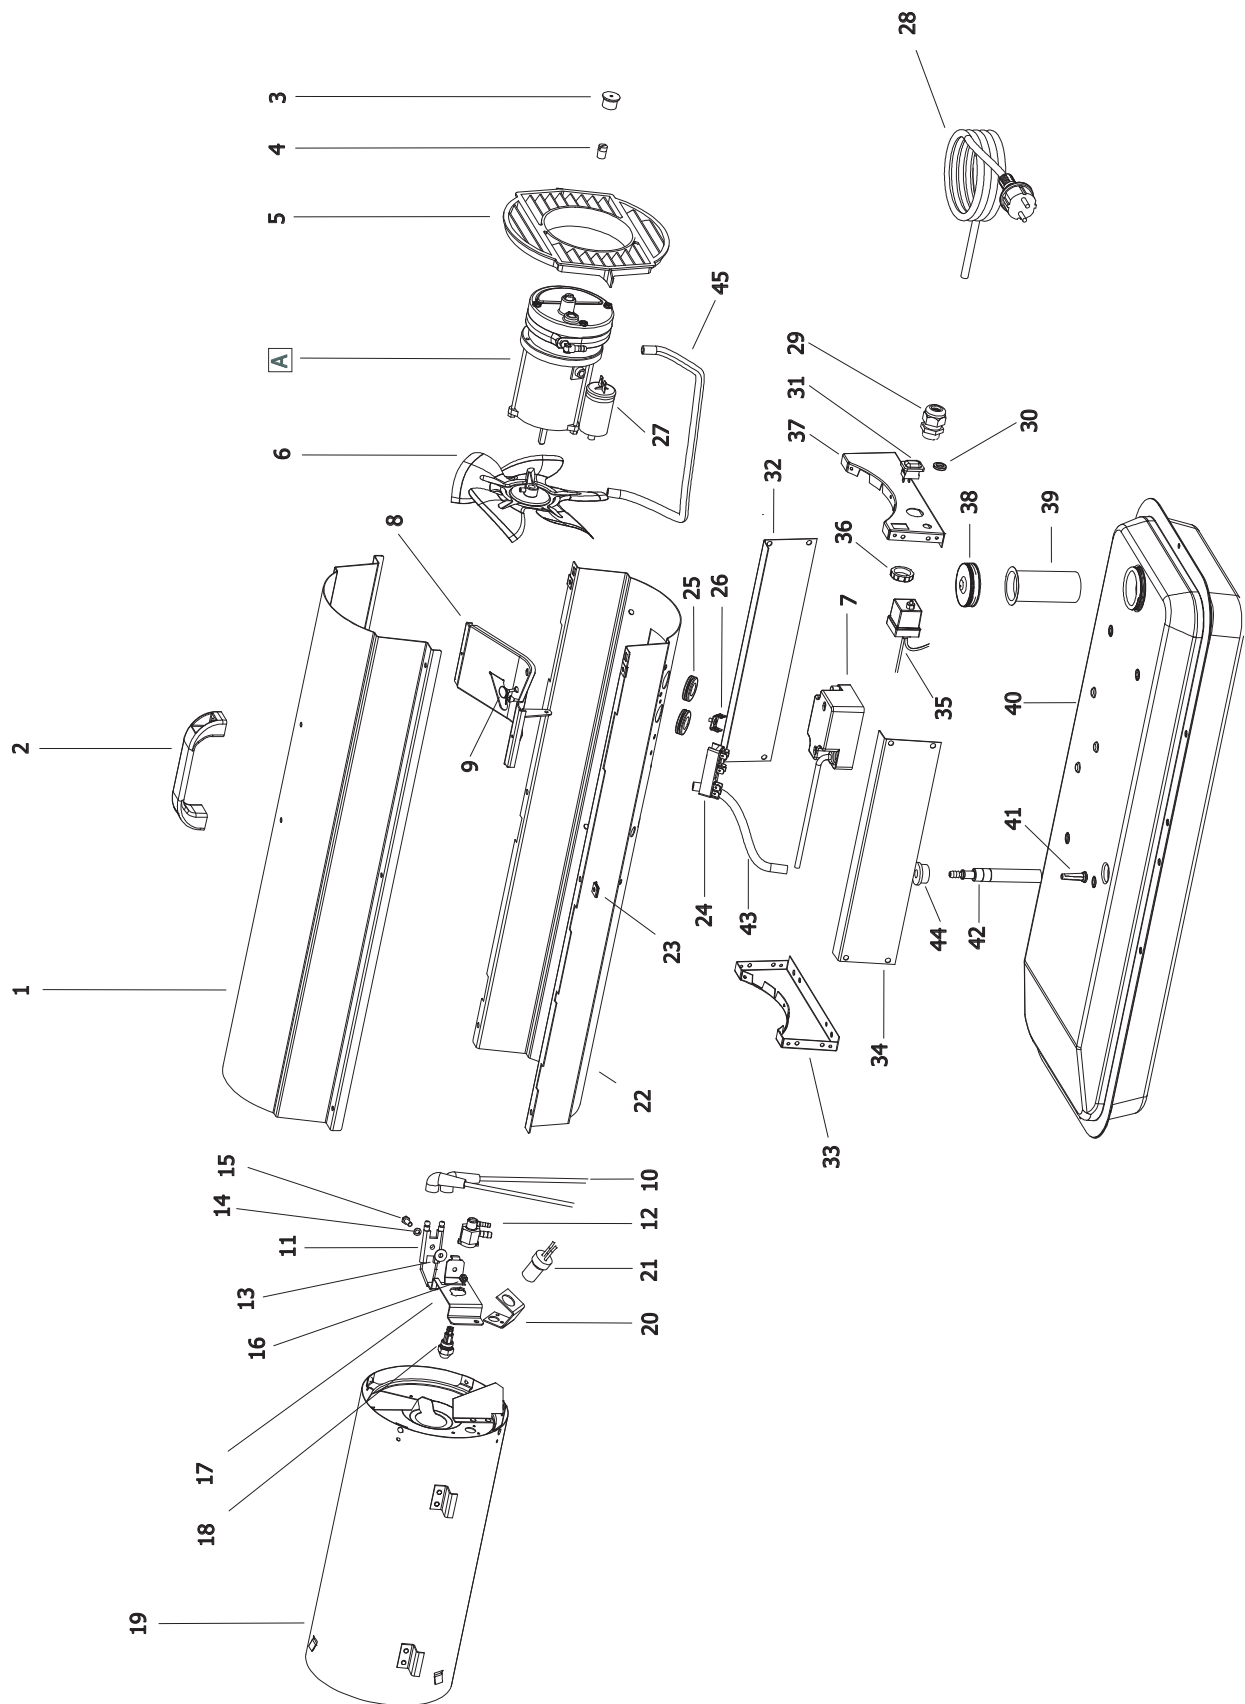

B 35 CED 2011 MODEL

UNIT 1

ILLUSTRATED PARTS BREAKDOWN

From Serial Number: 31107458

Edizione 2011
Rev. A

A

From Serial Number: 31107458

Edizione 2011
Rev. A

4103.925 Wheel Kit

Pos.	Code NR	Description
1	4110.121	UPPER SHELL
2	4162.893	PLASTIC HANDLE
3	4100.666	COVER CAP
4	4102.125	PRESSURE GAUGE CAP
5	4103.685	FAN GUARD
6	4100.662	FAN
7	4111.885	ELECTRONIC IGNITOR
8	4110.187	MOTOR BRACKET
9	4150.553	BUMPER
10	4111.831	HT CABLE
11	4110.337	BIFILAR ELECTRODES
12	4100.664	NOZZLE ADAPTER
13	4110.394	WASHER
14	4110.393	WASHER
15	4110.363	SCREW
16	4160.618	NUT
17	4100.101	NOZZLE BRACKET
18	4100.648	NOZZLE
19	4110.115	COMBUSTION CHAMBER
20	4100.658	PHOTOCELL BRACKET
21	4110.564	PHOTOCELL ASSEMBLY
22	4110.535	LOWER SHELL
23	4104.170	CLIP NUT
24	4106.110	TERMINAL BOARD
25	4160.646	CABLE PROTECTION
26	4160.639	RIVET POP
27	4110.292	CAPACITOR
28	4110.451	POWER CORD
29	4150.528	STRAIN RELIEF
30	4109.592	NUT
31	4106.179	ON/OFF SWITCH
32	4110.560	RIGHT PANEL
33	4110.113	FRONT FRAME BRACKET

Pos.	Code NR	Description
34	4110.560	LEFT PANEL
35	4104.196	FLAME-OUT CONTROL
36	4100.656	LOCKNUT
37	4110.514	REAR FRAME BRACKET
38	4103.891	FUEL TANK CAP
39	4105.292	FUEL TANK FILTER
40	4110.894	FUEL TANK
41	4110.356	FUEL FILTER
42	4110.427	FUEL LINE
43	4110.032	FUEL LINE
44	4100.541	RUBBER BUSHING
45	4104.147	AIR LINE
46	4110.478	MOTOR 1/35 HP
47	4108.635	INSERT
48	4101.532	PUMP BODY
49	4108.590	PUMP BODY SCREW
50	4101.666	BLADE
51	4100.661	BARB ELBOW
52	4103.441	ROTOR
53	4109.724	PUMP END COVER
54	4109.716	LINT FILTER
55	4108.536	SCREW/LOCKWASHER 4,8x30
56	4109.708	OUTPUT FILTER
57	4109.690	INTAKE FILTER
58	4109.674	END COVER
59	4108.379	STEEL BALL
60	4108.528	SCREW/LOCKWASHER 4,8x25
61	4102.141	PRESSURE RELIEF SPRING
62	4102.133	ADJUSTING SCREW
...	4103.925	WHEEL KIT HD B35/70