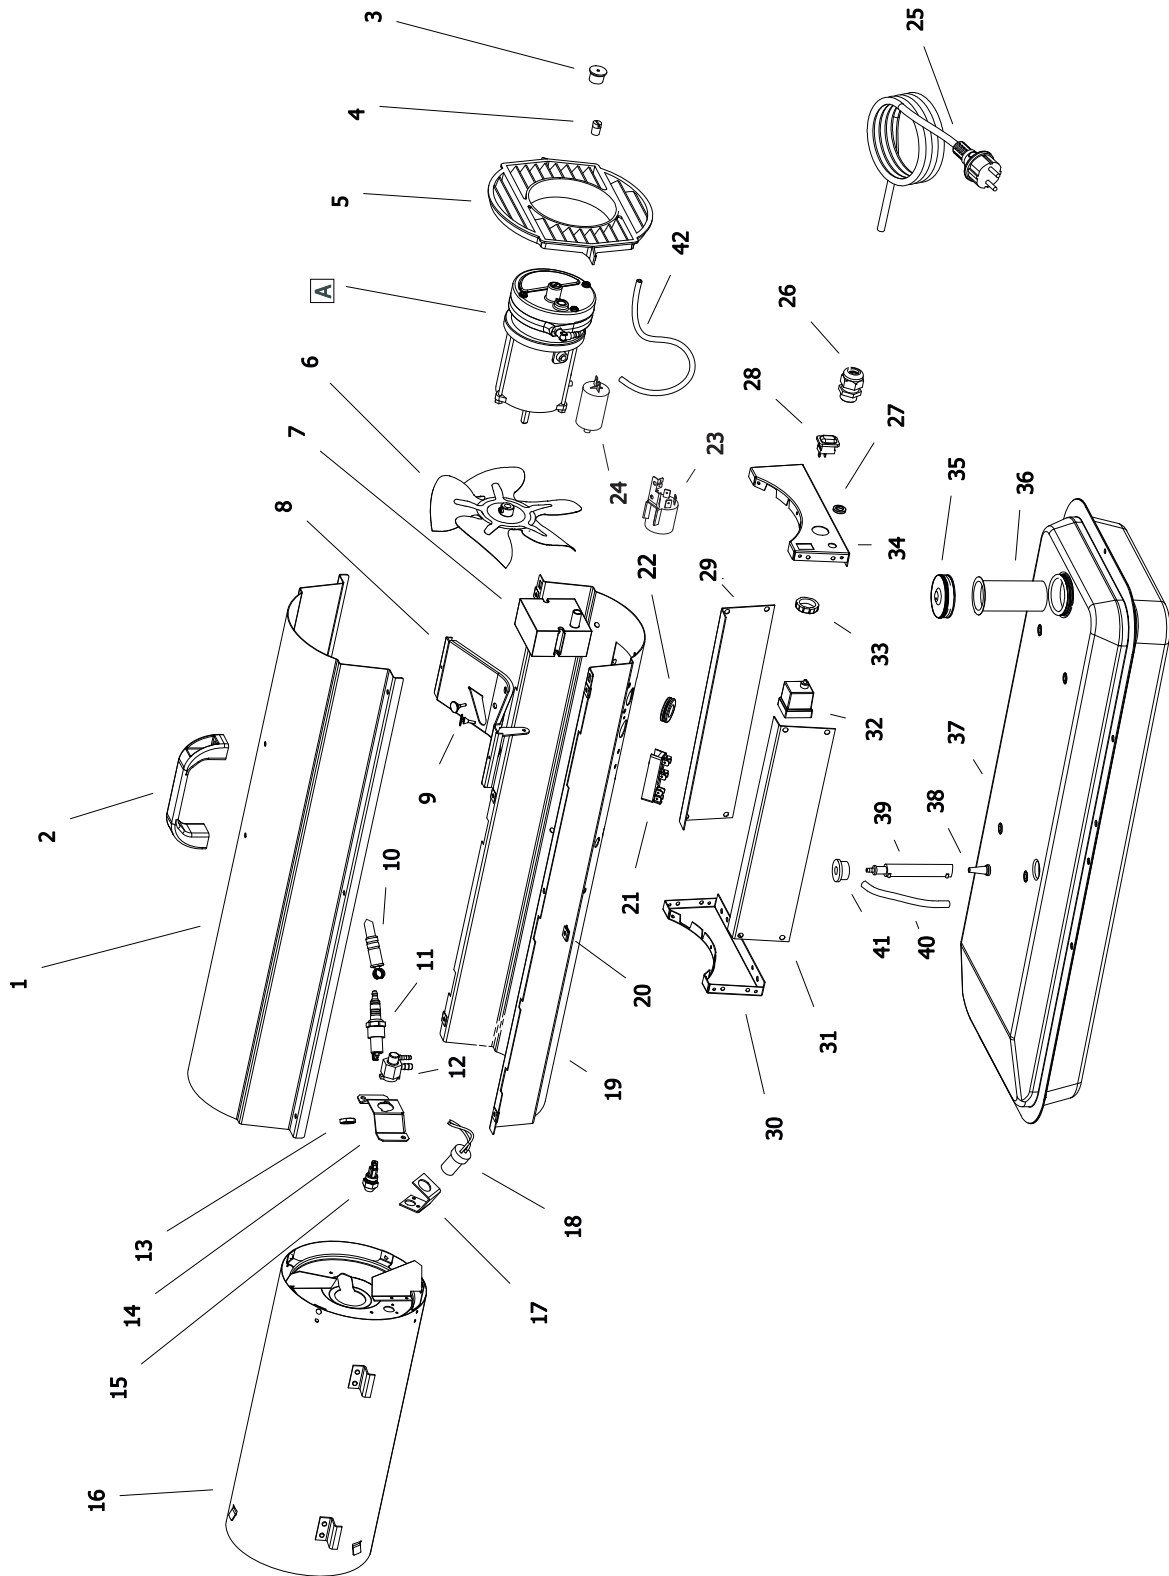

MODEL B35 CED

UNIT 1

ILLUSTRATED PARTS BREAKDOWN

From Serial Number: 30102074

Edizione 2010
Rev. A

A

From Serial Number: 30102074

Edizione 2010
Rev. A

4103.925 Wheel Kit

MODEL B 35 CED

Pos.	Code NR	Description
1	S/R	UPPER SHELL
2	4160.715	PLASTIC HANDLE
3	4100.666	COVER CAP
4	4102.125	PRESSURE GAUGE CAP
5	4103.685	FAN GUARD
6	4100.662	FAN
7	4110.453	ELECTRONIC IGNITOR
8	4110.187	MOTOR BRACKET
9	4150.553	BUMPER
10	4110.194	HT CABLE
11	4109.526	SPARK PLUG
12	4100.664	NOZZLE ADAPTER
13	4109.518	NUT
14	4110.092	NOZZLE BRACKET
15	4100.648	NOZZLE
16	4110.115	COMBUSTION CHAMBER
17	4100.658	PHOTOCELL BRACKET
18	4110.564	PHOTOCELL ASSEMBLY
19	S/R	LOWER SHELL
20	4104.170	CLIP NUT
21	4106.110	TERMINAL BOARD
22	4160.646	CABLE PROTECTION
23	4100.528	POWER LINE RFI FILTER
24	4110.292	CAPACITOR
25	4110.486	POWER CORD
26	4150.528	STRAIN RELIEF
27	4109.592	NUT
28	4106.179	ON/OFF SWITCH
29	4110.560	RIGHT PANEL
30	4110.113	FRONT FRAME BRACKET
31	4110.560	LEFT PANEL
32	4104.196	FLAME-OUT CONTROL
33	4100.656	LOCKNUT
34	4110.514	REAR FRAME BRACKET
35	4103.891	FUEL TANK CAP
36	4105.292	FUEL TANK FILTER
37	4110.894	FUEL TANK
38	4110.356	FUEL FILTER
39	4110.427	FUEL LINE

MODEL B 35 CED

Pos.	Code NR	Description
40	4110.032	FUEL LINE
41	4100.541	RUBBER BUSHING
42	4104.147	AIR LINE
43	4110.478	MOTOR 1/35 HP
44	4108.635	INSERT
45	4101.532	PUMP BODY
46	4108.590	PUMP BODY SCREW
47	4101.666	BLADE
48	4100.661	BARB ELBOW
49	4103.441	ROTOR
50	4109.724	PUMP END COVER
51	4109.716	LINT FILTER
52	4108.536	SCREW/LOCKWASHER 4,8x30
53	4109.708	OUTPUT FILTER
54	4109.690	INTAKE FILTER
55	4109.674	END COVER
56	4108.379	STEEL BALL
57	4108.528	SCREW/LOCKWASHER 4,8x25
58	4102.141	PRESSURE RELIEF SPRING
59	4102.133	ADJUSTING SCREW
...	4103.925	WHEEL KIT HD B35/70

S/R = Parts available on special request only