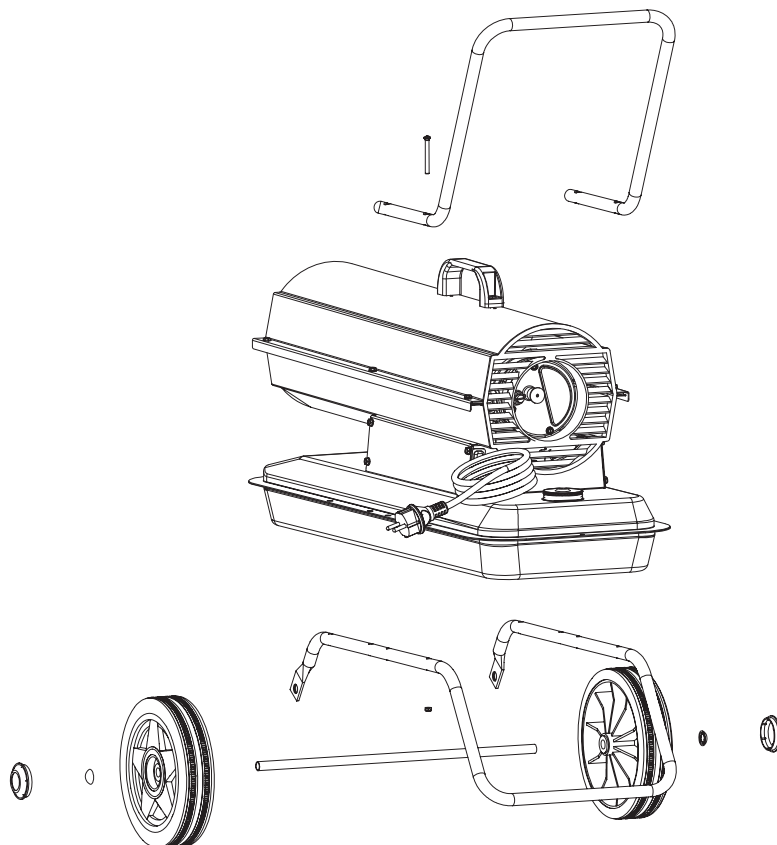

MODEL B35 CED

UNIT 1

ILLUSTRATED PARTS BREAKDOWN

From Serial Number: 30102074

Edizione 2010
Rev. A

A

From Serial Number: 30102074

Edizione 2010
Rev. A

4103.925 Wheel Kit

MODEL B 35 CED

Pos.	Code NR	Description
1	S/R	UPPER SHELL
2	4160.715	PLASTIC HANDLE
3	4100.666	COVER CAP
4	4102.125	PRESSURE GAUGE CAP
5	4103.685	FAN GUARD
6	4100.662	FAN
7	4110.453	ELECTRONIC IGNITOR
8	4110.187	MOTOR BRACKET
9	4150.553	BUMPER
10	4110.194	HT CABLE
11	4109.526	SPARK PLUG
12	4100.664	NOZZLE ADAPTER
13	4109.518	NUT
14	4110.092	NOZZLE BRACKET
15	4100.648	NOZZLE
16	4110.115	COMBUSTION CHAMBER
17	4100.658	PHOTOCELL BRACKET
18	4110.564	PHOTOCELL ASSEMBLY
19	S/R	LOWER SHELL
20	4104.170	CLIP NUT
21	4106.110	TERMINAL BOARD
22	4160.646	CABLE PROTECTION
23	4100.528	POWER LINE RFI FILTER
24	4110.292	CAPACITOR
25	4110.486	POWER CORD
26	4150.528	STRAIN RELIEF
27	4109.592	NUT
28	4106.179	ON/OFF SWITCH
29	4110.560	RIGHT PANEL
30	4110.113	FRONT FRAME BRACKET
31	4110.560	LEFT PANEL
32	4104.196	FLAME-OUT CONTROL
33	4100.656	LOCKNUT
34	4110.514	REAR FRAME BRACKET
35	4103.891	FUEL TANK CAP
36	4105.292	FUEL TANK FILTER
37	4110.894	FUEL TANK
38	4110.356	FUEL FILTER
39	4110.427	FUEL LINE

MODEL B 35 CED

Pos.	Code NR	Description
40	4110.032	FUEL LINE
41	4100.541	RUBBER BUSHING
42	4104.147	AIR LINE
43	4110.478	MOTOR 1/35 HP
44	4108.635	INSERT
45	4101.532	PUMP BODY
46	4108.590	PUMP BODY SCREW
47	4101.666	BLADE
48	4100.661	BARB ELBOW
49	4103.441	ROTOR
50	4109.724	PUMP END COVER
51	4109.716	LINT FILTER
52	4108.536	SCREW/LOCKWASHER 4,8x30
53	4109.708	OUTPUT FILTER
54	4109.690	INTAKE FILTER
55	4109.674	END COVER
56	4108.379	STEEL BALL
57	4108.528	SCREW/LOCKWASHER 4,8x25
58	4102.141	PRESSURE RELIEF SPRING
59	4102.133	ADJUSTING SCREW
...	4103.925	WHEEL KIT HD B35/70