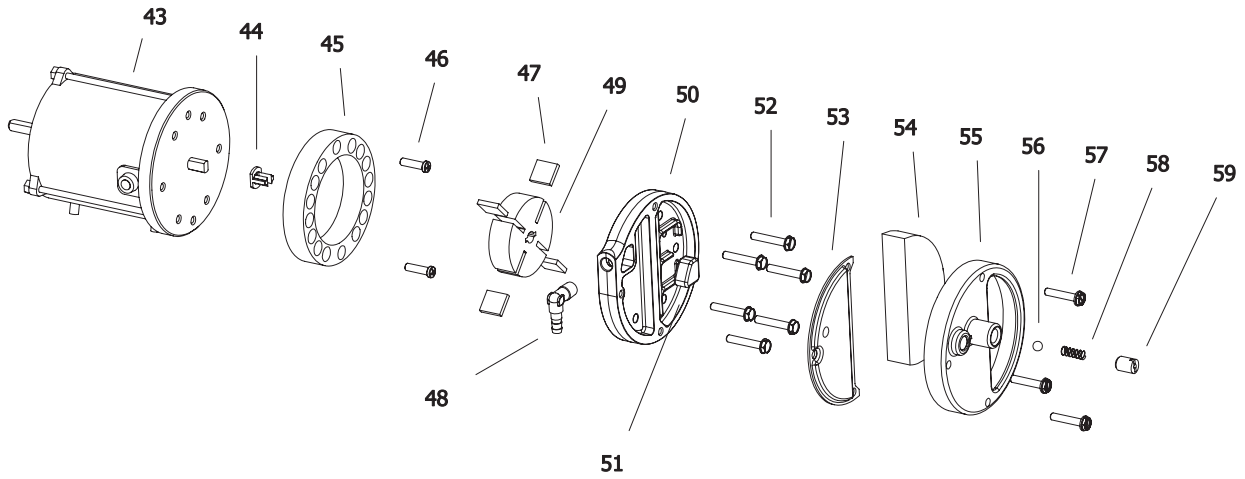

MODEL B35 CED

UNIT 1

ILLUSTRATED PARTS BREAKDOWN

From Serial Number: 30102074

Edizione 2010
Rev. A

A

From Serial Number: 30102074

Edizione 2010
Rev. A

4103.925 Wheel Kit

MODEL B 35 CED

Pos.	Code NR	Description
1	S/R	UPPER SHELL
2	4160.715	PLASTIC HANDLE
3	4100.666	COVER CAP
4	4102.125	PRESSURE GAUGE CAP
5	4103.685	FAN GUARD
6	4100.662	FAN
7	4110.453	ELECTRONIC IGNITOR
8	4110.187	MOTOR BRACKET
9	4150.553	BUMPER
10	4110.194	HT CABLE
11	4109.526	SPARK PLUG
12	4100.664	NOZZLE ADAPTER
13	4109.518	NUT
14	4110.092	NOZZLE BRACKET
15	4100.648	NOZZLE
16	4110.115	COMBUSTION CHAMBER
17	4100.658	PHOTOCELL BRACKET
18	4110.564	PHOTOCELL ASSEMBLY
19	S/R	LOWER SHELL
20	4104.170	CLIP NUT
21	4106.110	TERMINAL BOARD
22	4160.646	CABLE PROTECTION
23	4100.528	POWER LINE RFI FILTER
24	4110.292	CAPACITOR
25	4110.486	POWER CORD
26	4150.528	STRAIN RELIEF
27	4109.592	NUT
28	4106.179	ON/OFF SWITCH
29	4110.560	RIGHT PANEL
30	4110.113	FRONT FRAME BRACKET
31	4110.560	LEFT PANEL
32	4104.196	FLAME-OUT CONTROL
33	4100.656	LOCKNUT
34	4110.514	REAR FRAME BRACKET
35	4103.891	FUEL TANK CAP
36	4105.292	FUEL TANK FILTER
37	4110.894	FUEL TANK
38	4110.356	FUEL FILTER
39	4110.427	FUEL LINE

MODEL B 35 CED

Pos.	Code NR	Description
40	4110.032	FUEL LINE
41	4100.541	RUBBER BUSHING
42	4104.147	AIR LINE
43	4110.478	MOTOR 1/35 HP
44	4108.635	INSERT
45	4101.532	PUMP BODY
46	4108.590	PUMP BODY SCREW
47	4101.666	BLADE
48	4100.661	BARB ELBOW
49	4103.441	ROTOR
50	4109.724	PUMP END COVER
51	4109.716	LINT FILTER
52	4108.536	SCREW/LOCKWASHER 4,8x30
53	4109.708	OUTPUT FILTER
54	4109.690	INTAKE FILTER
55	4109.674	END COVER
56	4108.379	STEEL BALL
57	4108.528	SCREW/LOCKWASHER 4,8x25
58	4102.141	PRESSURE RELIEF SPRING
59	4102.133	ADJUSTING SCREW
...	4103.925	WHEEL KIT HD B35/70

S/R = Parts available on special request only