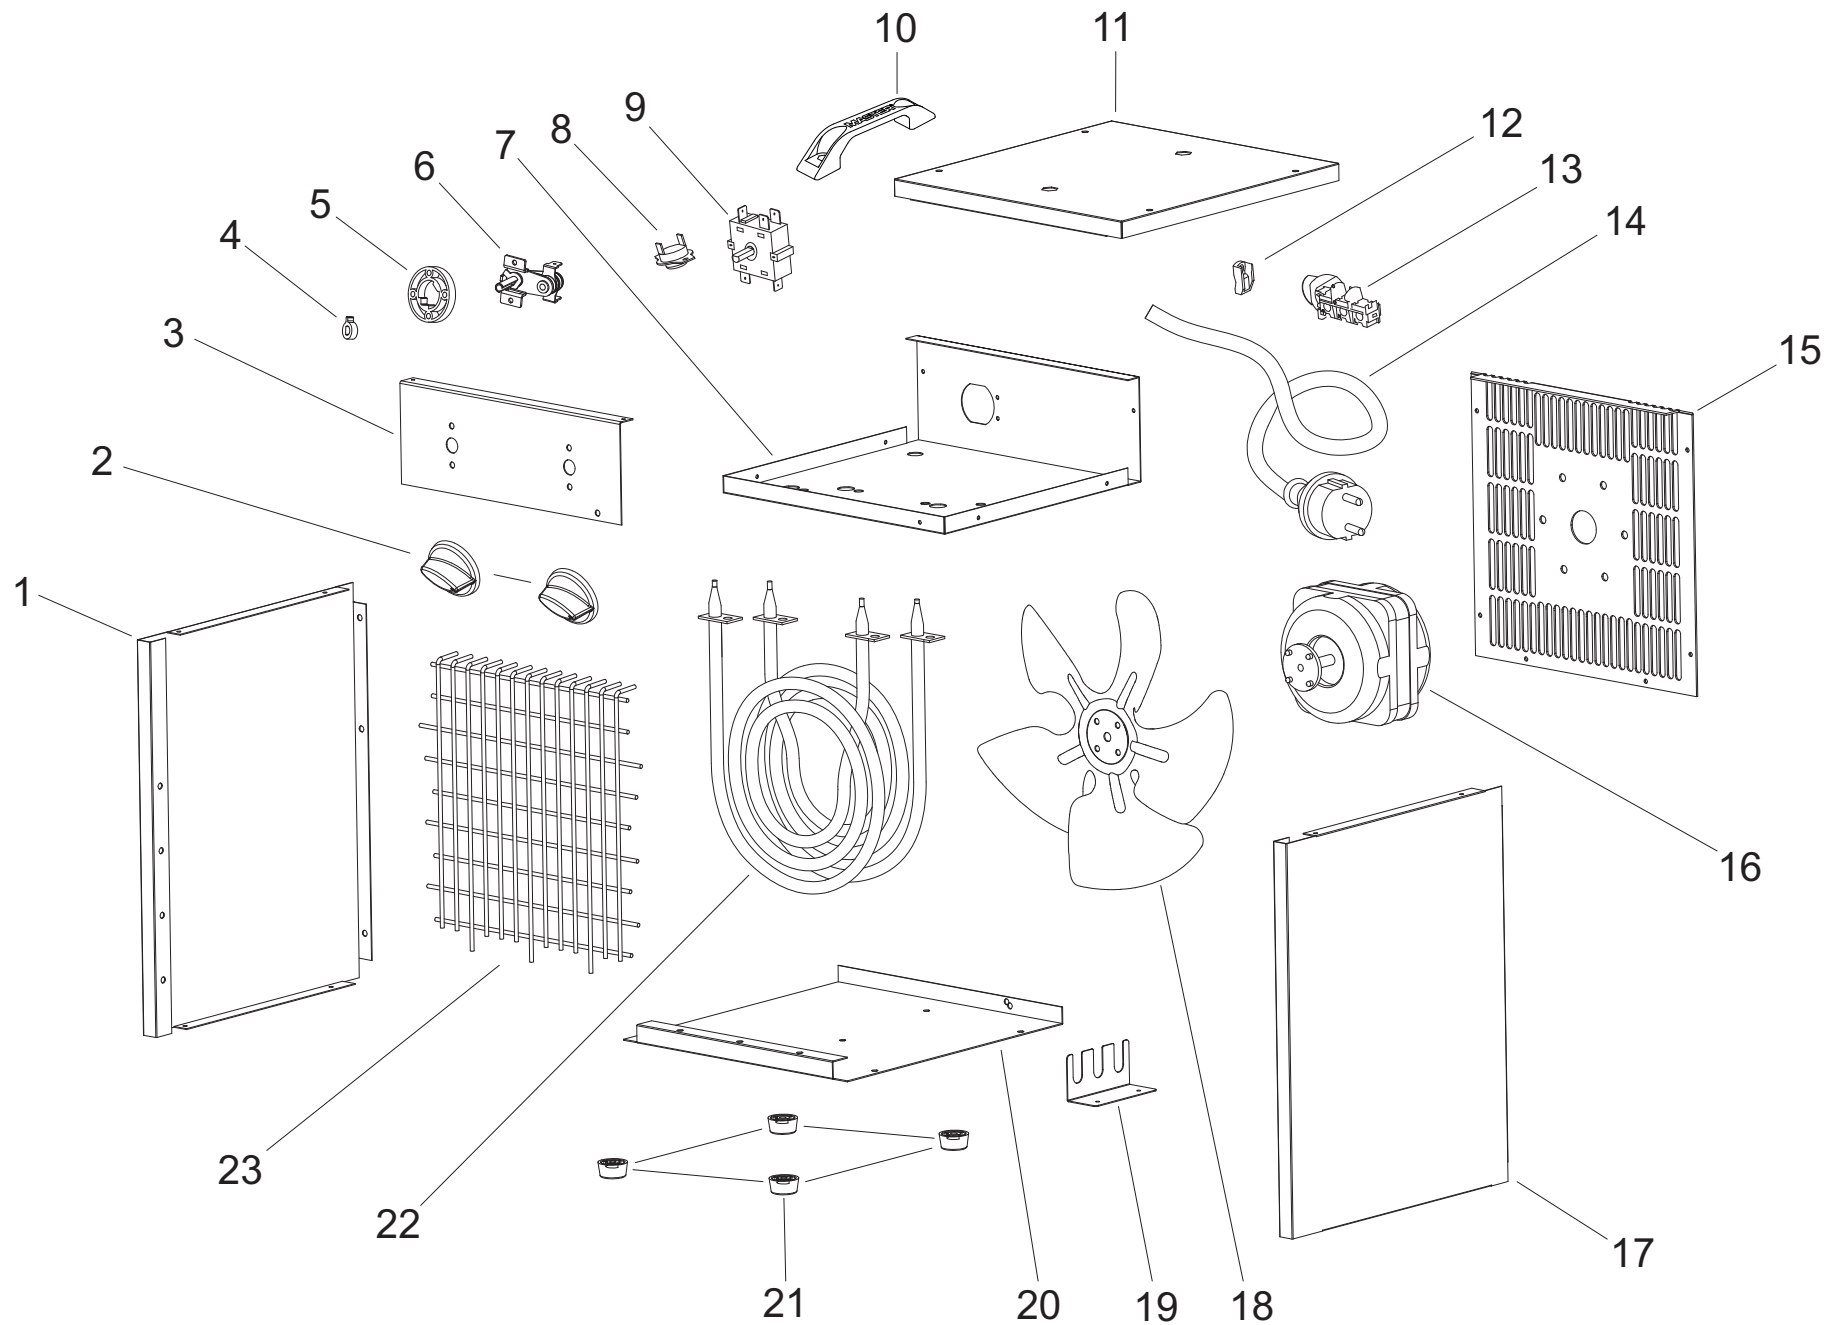

MODEL B 2 EPB

UNIT 1

ILLUSTRATED PARTS BREAKDOWN

Rev. -- October 2016

From Serial Number: 01C36008314

MODEL B 2 EPB

UNIT 2

PARTS LIST

Pos.	Code N°	Description	Rev.- - October 2016
1	4615.712	RIGHT PANEL	
2	4615.758	KNOB	
3	4615.717	FRONTAL PANEL	
4	4615.270	SWITCH GEAR BLOCK	
5	4615.755	SWITCH GASKET	
6	4615.748	THERMOSTAT	
7	4615.716	BASE	
8	4615.746	SAFETY THERMOSTAT	
9	4615.741	SELECTOR	
10	4162.934	HANDLE	
11	4615.714	UPPER PANEL	
12	4615.749	THERMINAL BINDER PLATE	
13	4615.711	TERMINAL COMPONENT	
14	4615.760	POWER CORD	
15	4615.715	REAR PANEL	
16	4615.701	ELECTRICAL MOTOR	
17	4615.713	LEFT PANEL	
18	4615.710	FAN	
19	4615.726	RESISTANCE BRACKET	
20	4615.725	LOWER PANEL	
21	4615.752	RUBBER FOOT	
22	4615.707	RESISTANCE	
23	4615.730	GRILLE	