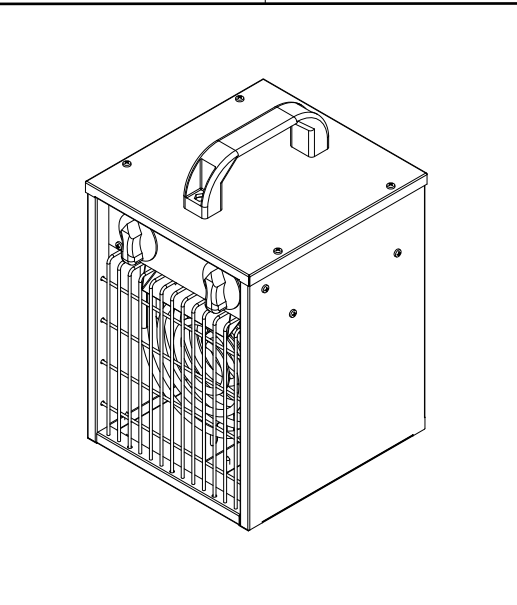

MODEL B 2EPB

UNIT 1

ILLUSTRATED PARTS BREAKDOWN

From Serial Number: ÝÝÔH €€€€

Rev. - May 2015

8-A *

POWER CORD UK
(type G)

MODEL B 2EPB

UNIT 2

PARTS LIST

Pos.	Code N°	Description	Rev. - - June 2015
1	4511.228	RIGHT PANEL	
2	4162.934	HANDLE	
3	4511.226	UPPER PANEL	
4	4510.421	TERMINAL BOX	
5	4511.233	BASE	
6	4511.621	WIRE PROTECTION	
7	4510.647	STRAIN RELIEF	
8	4510.423	POWER CORD SCHUKO	
8A	4510.425	POWER CORD UK	
9	4511.230	REAR PANEL	
10	4510.301	MOTOR	
11	4511.229	LEFT PANEL	
12	4510.316	FAN	
13	4510.367	RESISTANCE	
14	4511.227	LOWER PANEL	
15	4510.607	RUBBER FOOT	
16	4511.221	RESISTANCE BRACKET	
17	4511.240	GRILLE	
18	4511.241	FRONTAL PANEL	
19	4165.007	REGULATION HANDLE	
20	4510.401	SELECTOR	
21	4511.220	TEMPERATURE PROTECTION BRACKET	
22	4510.449	SAFETY THERMOSTAT	
23	4510.403	THERMOSTAT	