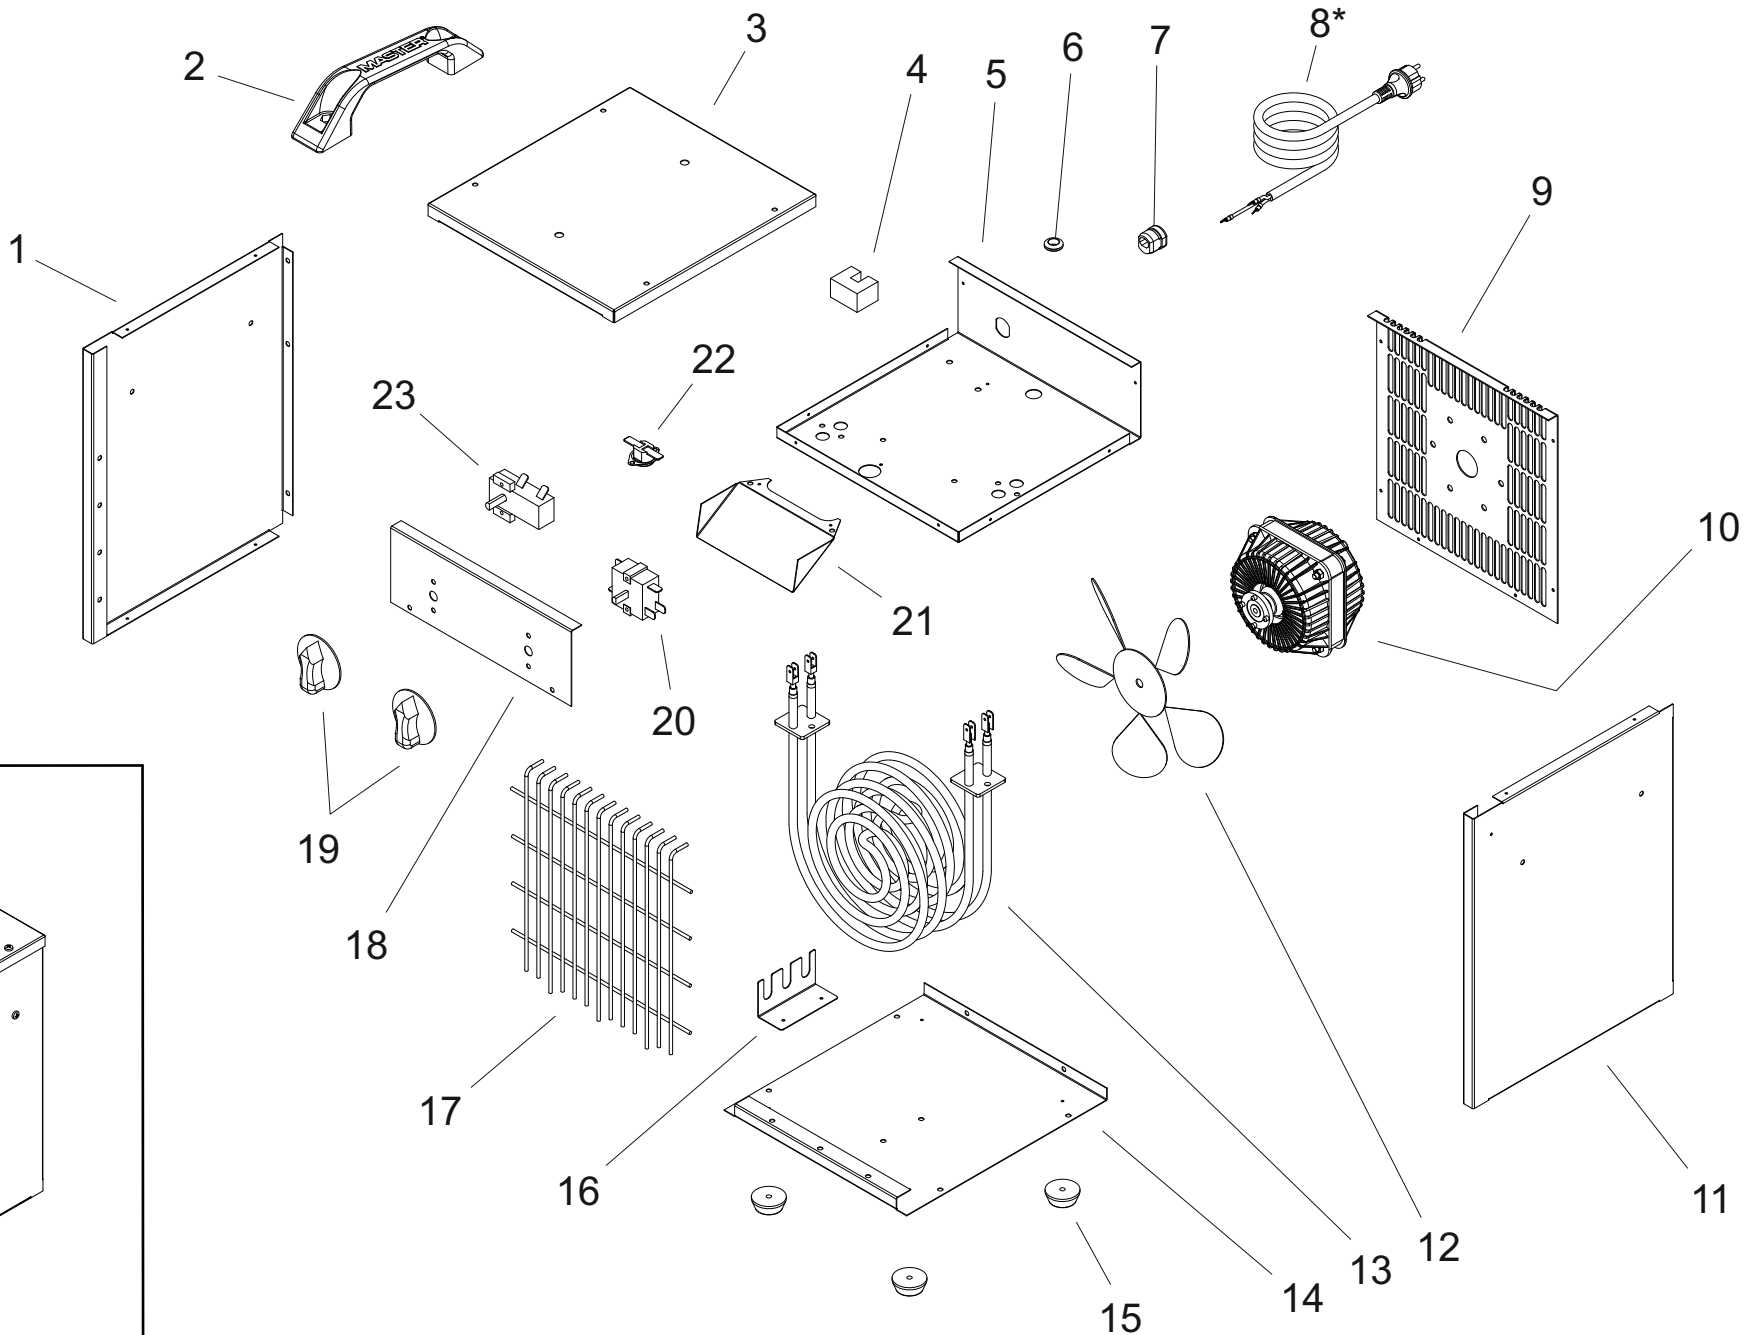

MODEL B 2EPB

UNIT 1

ILLUSTRATED PARTS BREAKDOWN

From Serial Number: ÝÝÔH €€€€

Rev. - May 2015

8-A *

POWER CORD UK
(type G)

MODEL B 2EPB

UNIT 2

PARTS LIST

Pos.	Code N°	Description	Rev. - - June 2015
1	4511.228	RIGHT PANEL	
2	4162.934	HANDLE	
3	4511.226	UPPER PANEL	
4	4510.421	TERMINAL BOX	
5	4511.233	BASE	
6	4511.621	WIRE PROTECTION	
7	4510.647	STRAIN RELIEF	
8	4510.423	POWER CORD SCHUKO	
8A	4510.425	POWER CORD UK	
9	4511.230	REAR PANEL	
10	4510.301	MOTOR	
11	4511.229	LEFT PANEL	
12	4510.316	FAN	
13	4510.367	RESISTANCE	
14	4511.227	LOWER PANEL	
15	4510.607	RUBBER FOOT	
16	4511.221	RESISTANCE BRACKET	
17	4511.240	GRILLE	
18	4511.241	FRONTAL PANEL	
19	4165.007	REGULATION HANDLE	
20	4510.401	SELECTOR	
21	4511.220	TEMPERATURE PROTECTION BRACKET	
22	4510.449	SAFETY THERMOSTAT	
23	4510.403	THERMOSTAT	