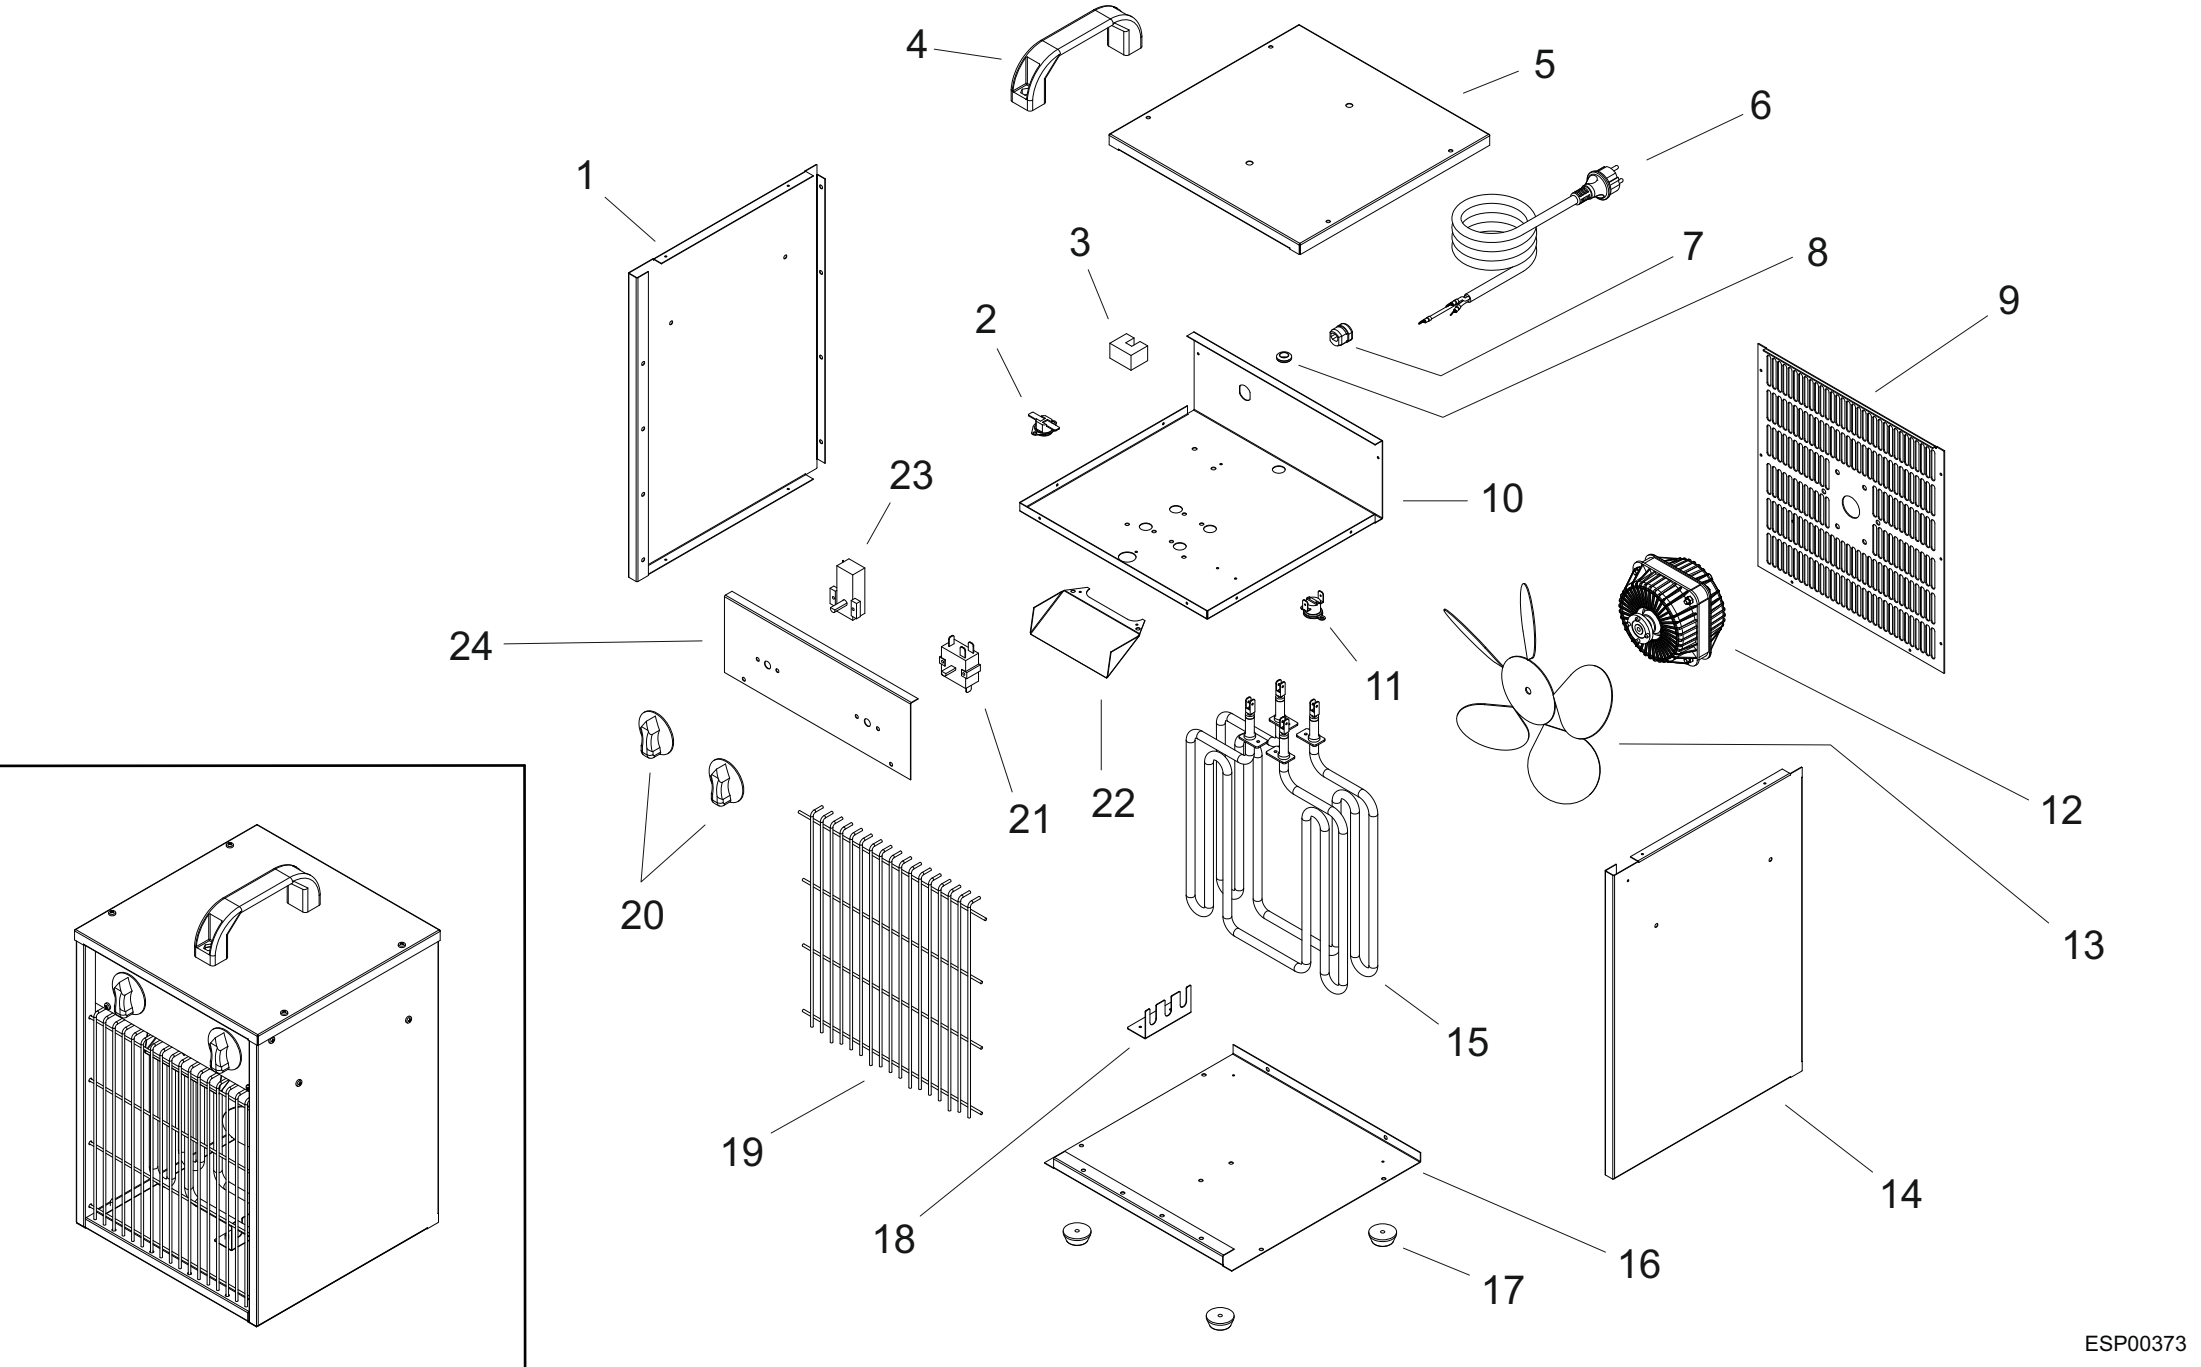

# MODEL B 3,3EPB

UNIT 1

ILLUSTRATED PARTS BREAKDOWN

From Serial Number: ÝÝÔH €€€€

Rev.- - May 2015

# MODEL B 3,3EPB

UNIT 2

PARTS LIST

Pos.	Code N°	Description	Rev. - - June 2015
1	4511.235	RIGHT PANEL	
2	4510.449	SAFETY THERMOSTAT	
3	4510.421	TERMINAL BOX	
4	4162.934	HANDLE	
5	4511.237	UPPER PANEL	
6	4510.424	POWER CORD SCHUKO	
7	4510.647	STRAIN RELIEF	
8	4511.621	WIRE PROTECTION	
9	4511.222	REAR PANEL	
10	4511.223	BASE	
11	4510.404	TEMPERATURE SENSOR	
12	4510.310	MOTOR	
13	4510.320	FAN	
14	4511.234	LEFT PANEL	
15	4510.380	RESISTANCE	
16	4511.236	LOWER PANEL	
17	4510.607	RUBBER FOOT	
18	4511.221	RESISTANCE BRACKET	
19	4511.239	FRONT GRILL	
20	4165.007	REGULATION HANDLE	
21	4510.401	SELECTOR	
22	4511.220	TEMPERATURE PROTECTION BRACKET	
23	4510.403	THERMOSTAT	
24	4511.242	FRONTAL PANEL	