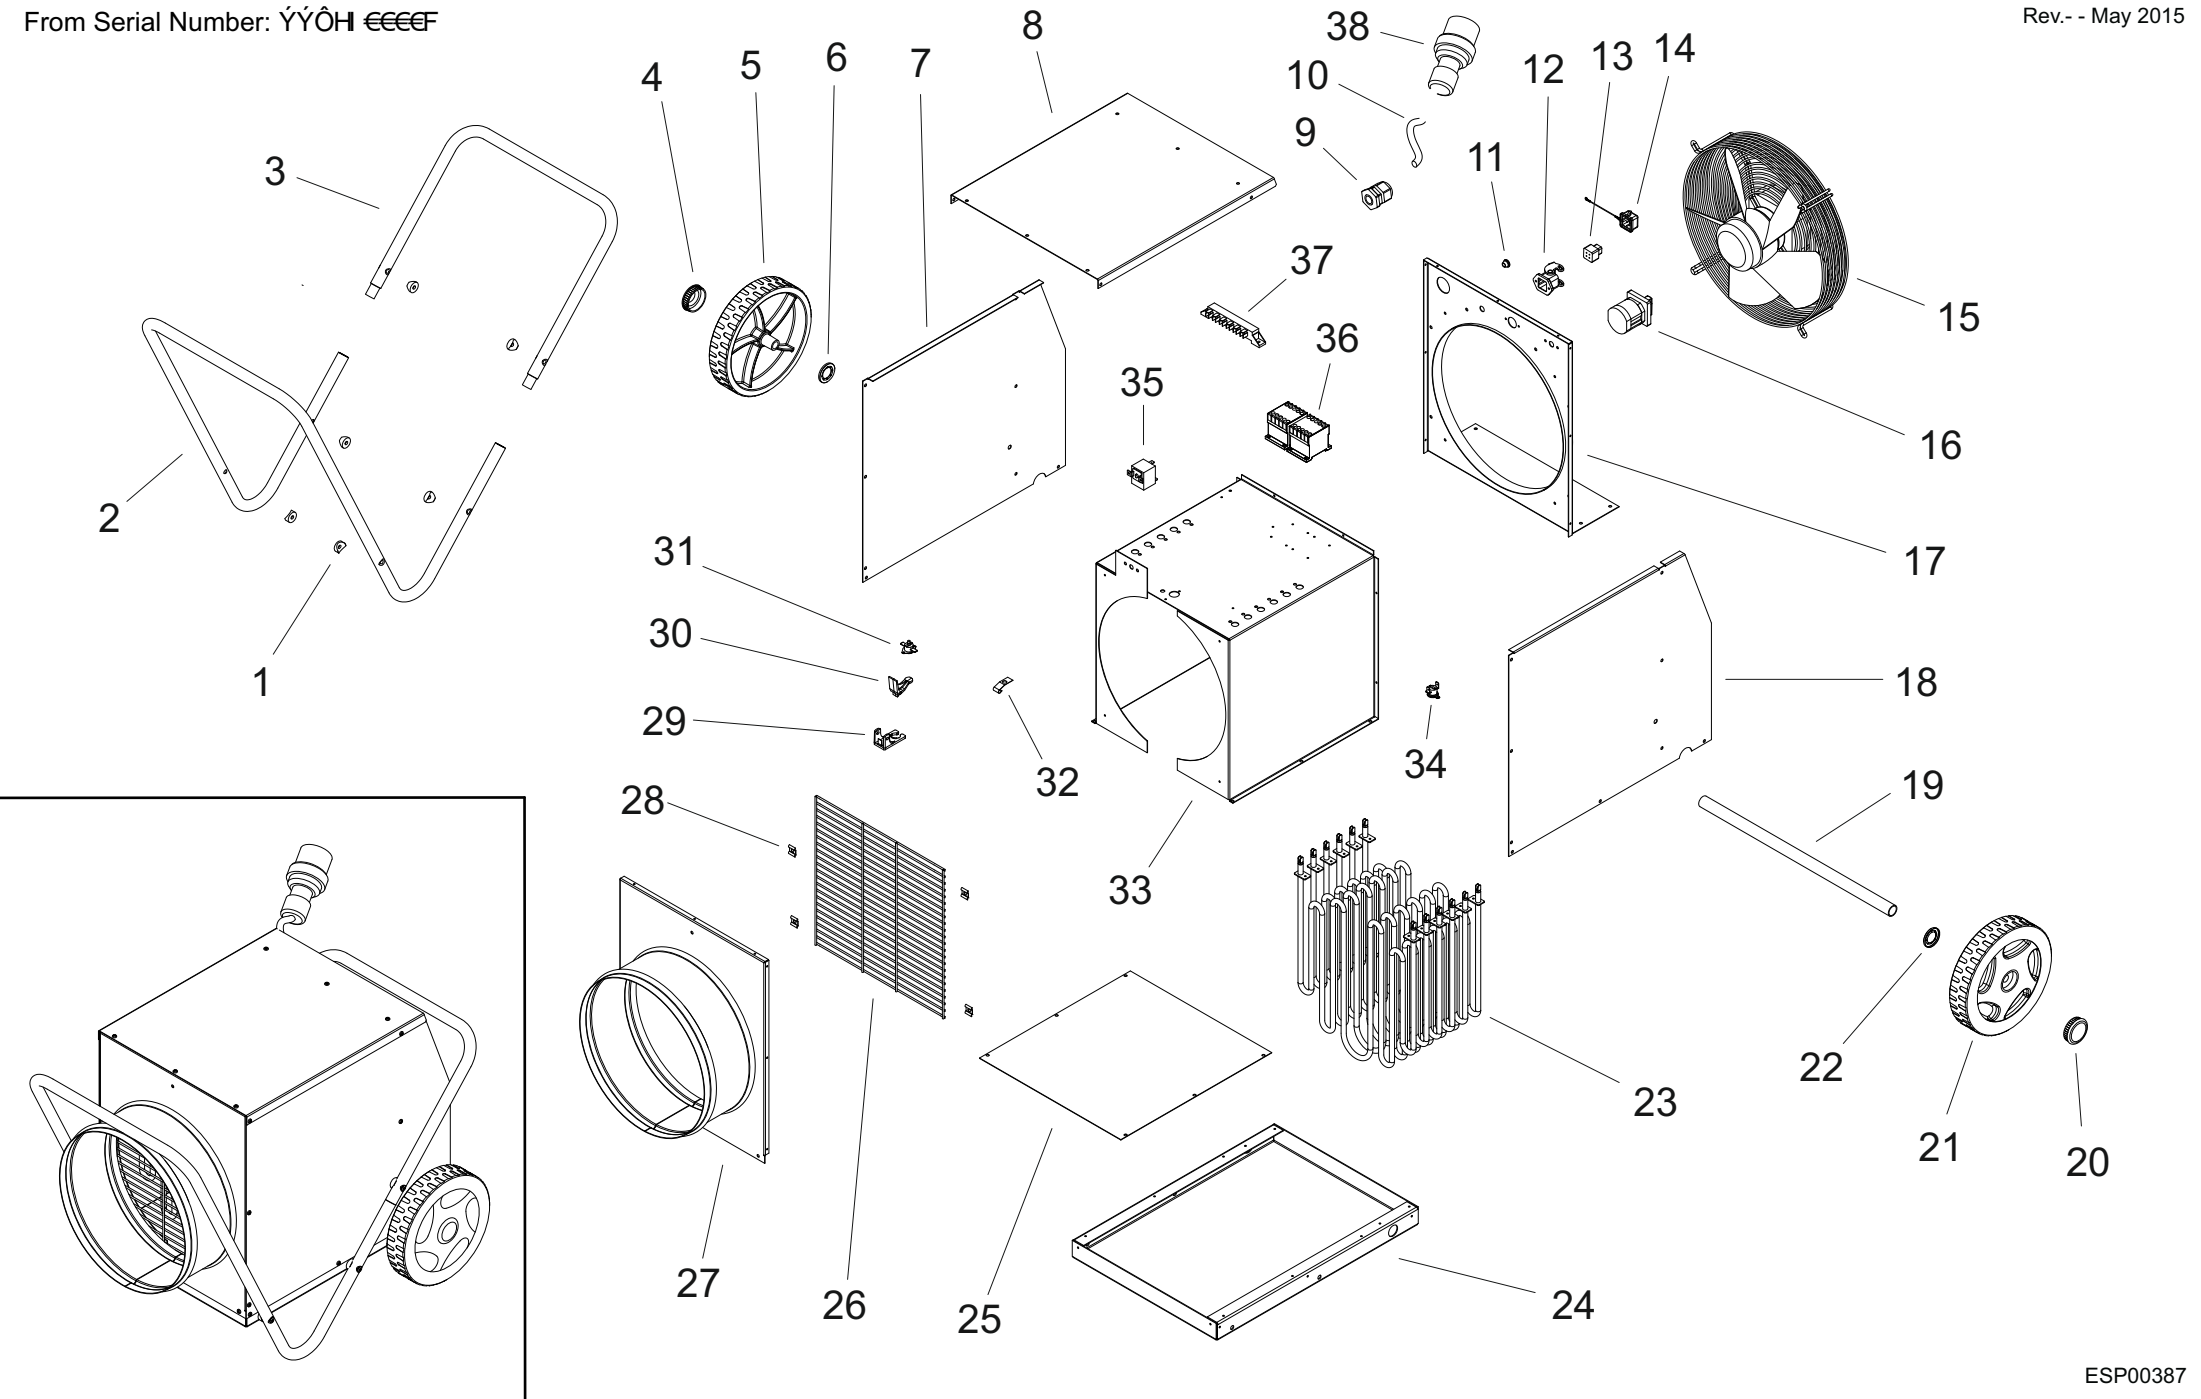

MODEL B 18 EPR

UNIT 1

ILLUSTRATED PARTS BREAKDOWN

From Serial Number: ÝÝÔHI €€€€€

Rev. - May 2015

MODEL B 18EPR

UNIT 2

PARTS LIST

Rev. - - June 2015

Pos.	Code N°	Description
1	4513.633	HANDLE SPACER
2	4511.209	FRONT HANDLE
3	4511.208	REAR HANDLE
4	4111.480	WHEEL CAP
5	4111.916	WHEEL
6	4111.072	WHEEL BLOCK WASHER
7	4511.754	RIGHT PANEL
8	4511.756	UPPER PANEL
9	4511.620	STRAIN RELIEF
10	4510.445	POWER CORD
11	4511.621	WIRE PROTECTION
12	4514.611	ROOM THERMOSTAT SOCKET
13	4161.400	ROOM THERMOSTAT PLUG
14	4162.467	ROOM THERMOSTAT CAP
15	4510.319	MOTOR-FAN
16	4510.429	SELECTOR
17	4511.757	REAR PANEL
18	4511.755	LEFT PANEL
19	4511.766	AXLE
20	4111.480	WHEEL CAP
21	4111.916	WHEEL
22	4111.072	WHEEL BLOCK WASHER
23	4510.372	RESISTANCE
24	4511.752	LOWER PANEL
25	4511.206	LOWER THERMAL SHIELD
26	4511.215	FRONT GRILL
27	4511.759	FRONT PANEL
28	4150.540	CLIP
29	4510.611	RESET BASE
30	4510.612	RESET PIN
31	4510.435	RESET THERMOSTAT
32	4510.872	BULB CLIP
33	4511.758	THERMAL SHIELD
34	4510.404	TEMPERATURE SENSOR
35	4165.552	THERMOSTAT
36	4510.454	CONTACTOR
37	4510.414	TERMINAL BOX
38	4510.447	PLUG 5P